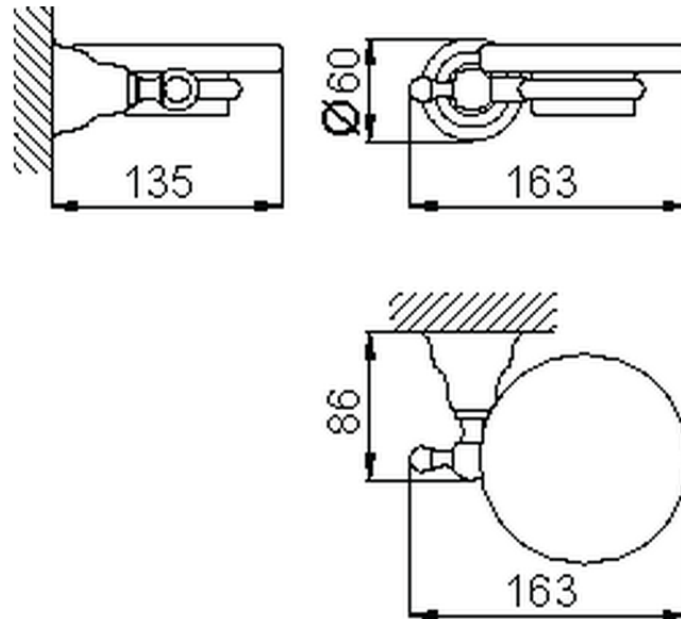

Porta sapone CROISETTE_4022.01H.

4022.01H.

<https://www.huberitalia.com/porta-sapone-croisette-4022-01h>

2024-12-22