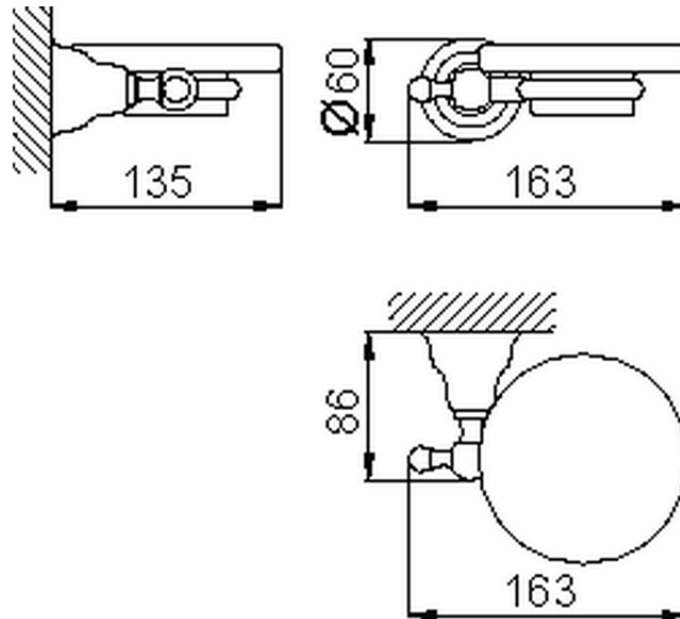

## Porta sapone CROISETTE\_4022.01H.

4022.01H.

<https://huberitalia.com/porta-sapone-croisette-4022-01h>

2024-12-04