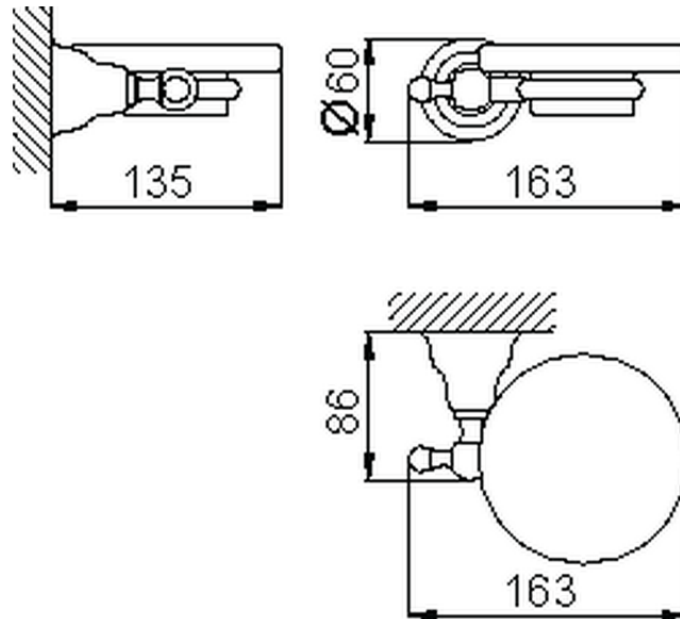

Porta sapone CROISETTE_4022.01H.

4022.01H.

<https://www.huberitalia.com/porta-sapone-croisette-4022-01h>

2024-12-22