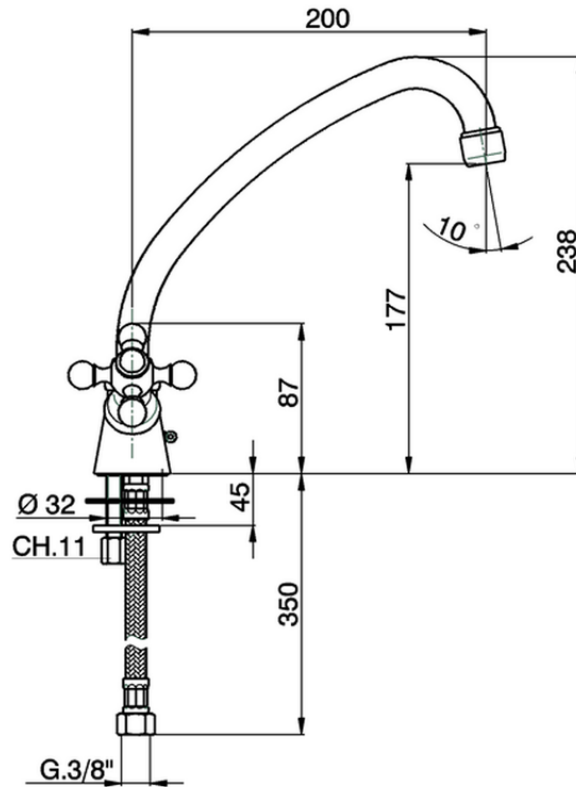

Miscelatore lavello KITCHEN_RE300530

RE300530

<https://www.huberitalia.com/miscelatore-lavello-kitchen-re300530>

2024-12-22