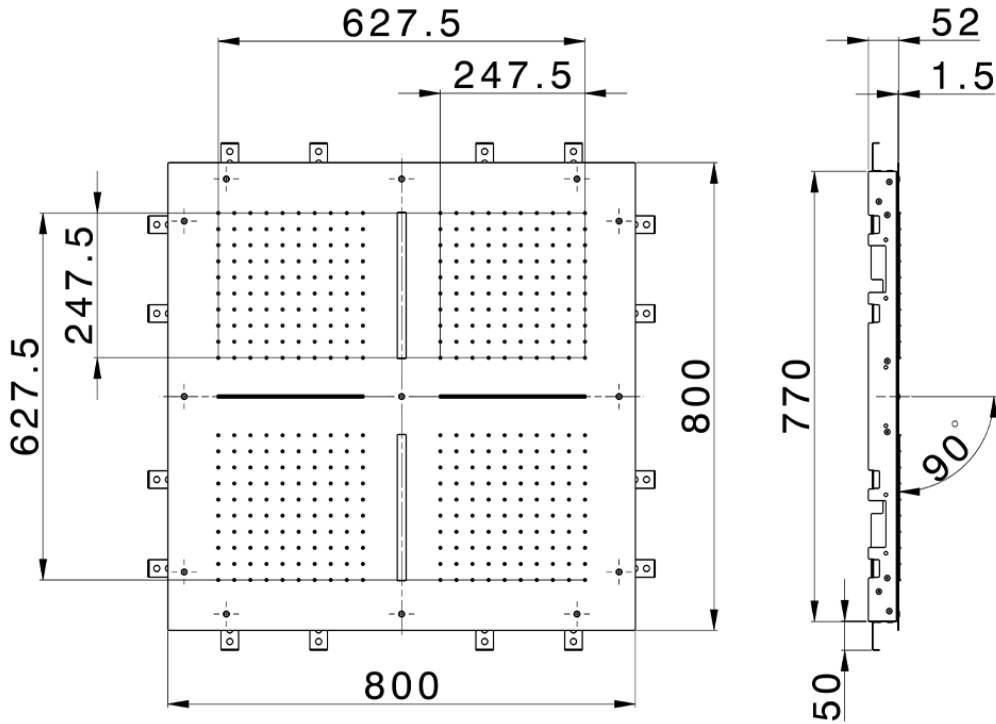

Soffione a soffitto con cromoterapia 800x800 mm ZEN_ZS1C0105

ZS1C0105

<https://www.huberitalia.com/soffione-a-soffitto-con-cromoterapia-800x800-mm-zen-zs1c0105>

2024-12-22