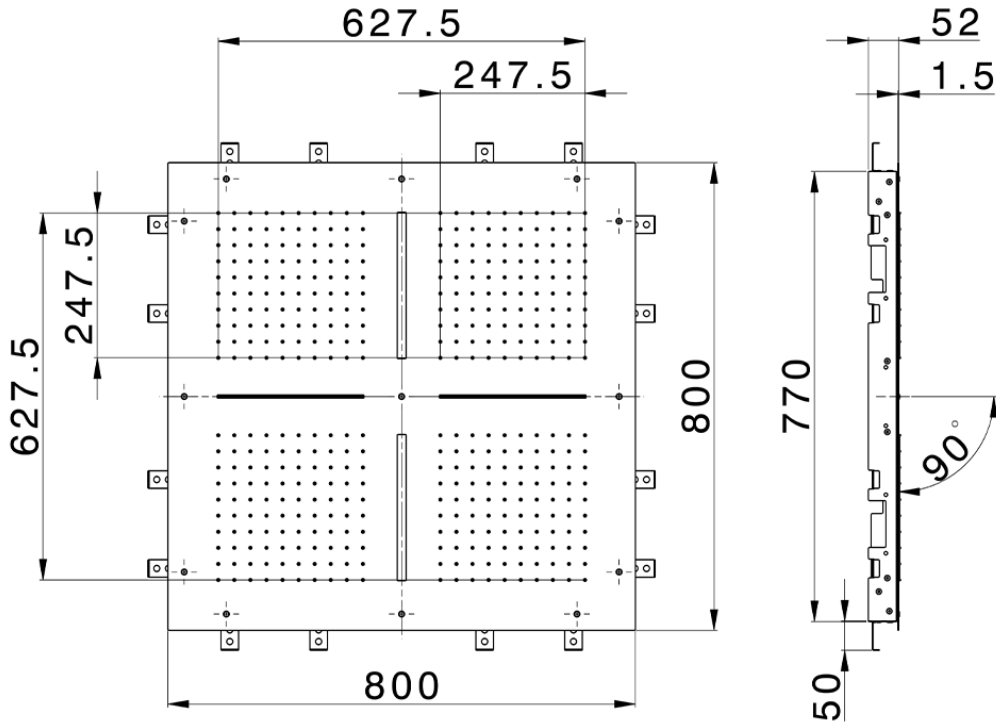

## Soffione a soffitto con cromoterapia 800x800 mm ZEN\_ZS1C0105

ZS1C0105

<https://www.huberitalia.com/soffione-a-soffitto-con-cromoterapia-800x800-mm-zen-zs1c0105>

2024-12-22