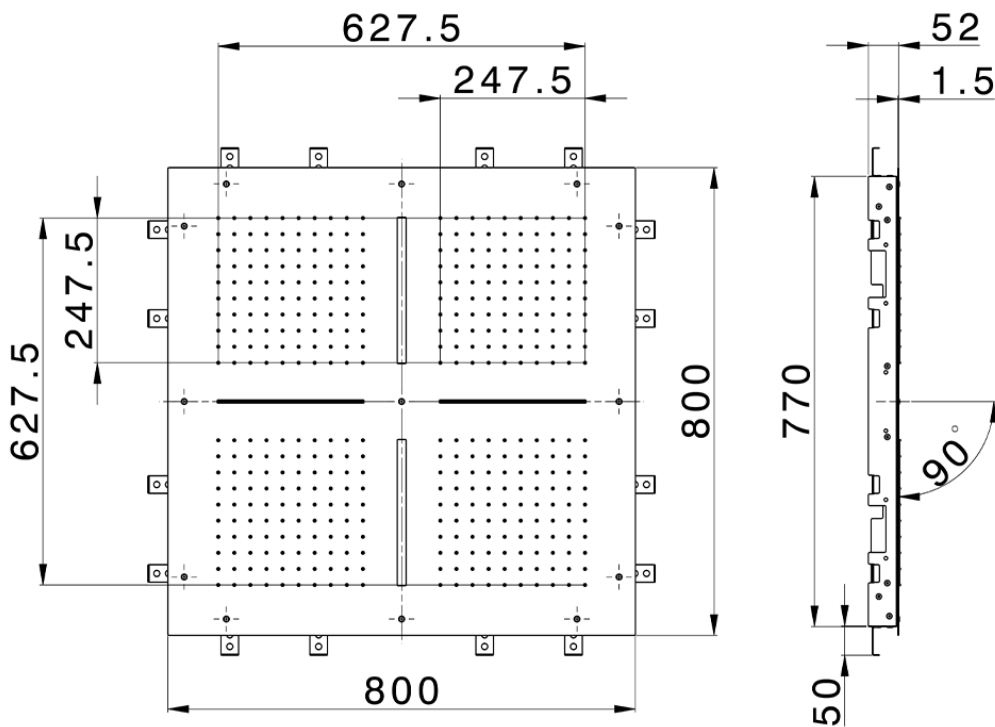

Soffione a soffitto con cromoterapia 800x800 mm ZEN_ZS1C0105

ZS1C0105

<https://www.huberitalia.com/soffione-a-soffitto-con-cromoterapia-800x800-mm-zen-zs1c0105>

2024-12-22