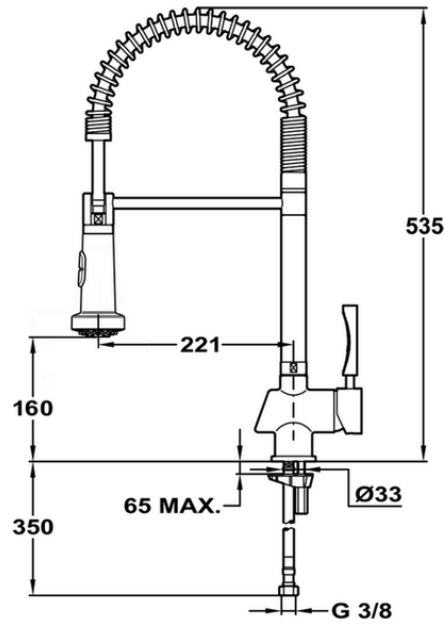

Miscelatore monocomando lavello docc. estraibile KITCHEN_LC100110

LC100110

<https://huberitalia.com/miscelatore-monocomando-lavello-docc-estraibile-kitchen-lc100110>

2024-11-21