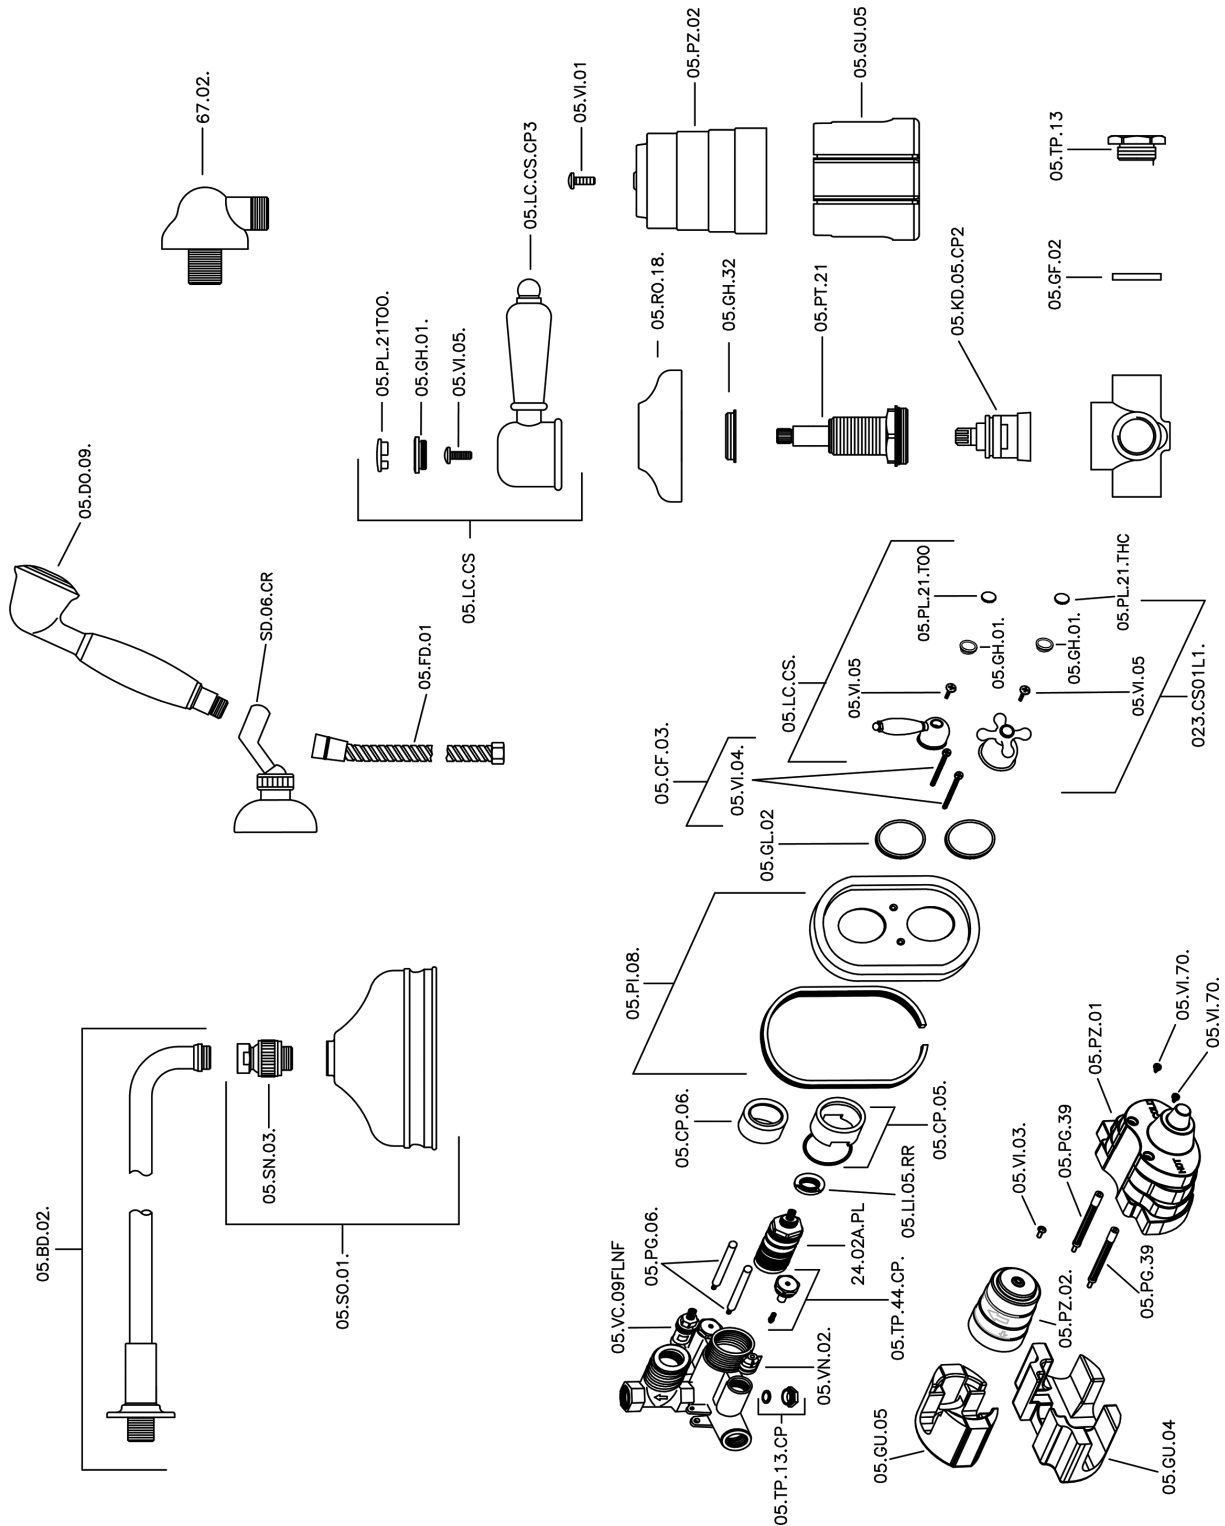

Completo miscelatore termostatico doccia incasso CROISSETTE_913.CS01H.

913.CS01H.

<https://huberitalia.com/completo-miscelatore-termostatico-doccia-incasso-croisette-913-cs01h>

2024-11-23