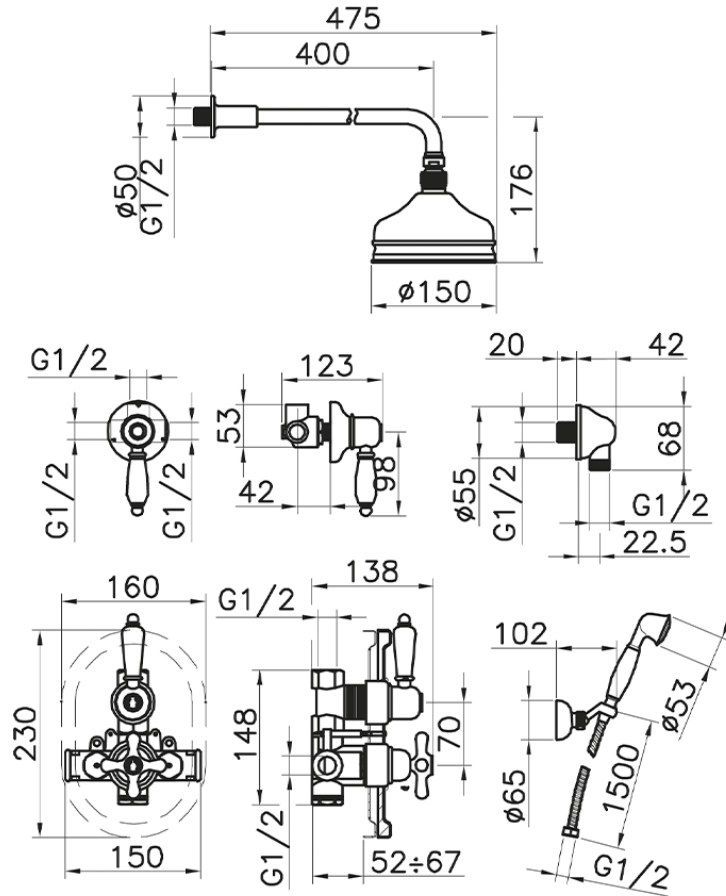

## Completo miscelatore termostatico doccia incasso CROISSETTE\_913.CS01H.

913.CS01H.

<https://huberitalia.com/completo-miscelatore-termostatico-doccia-incasso-croisette-913-cs01h>

2024-11-23