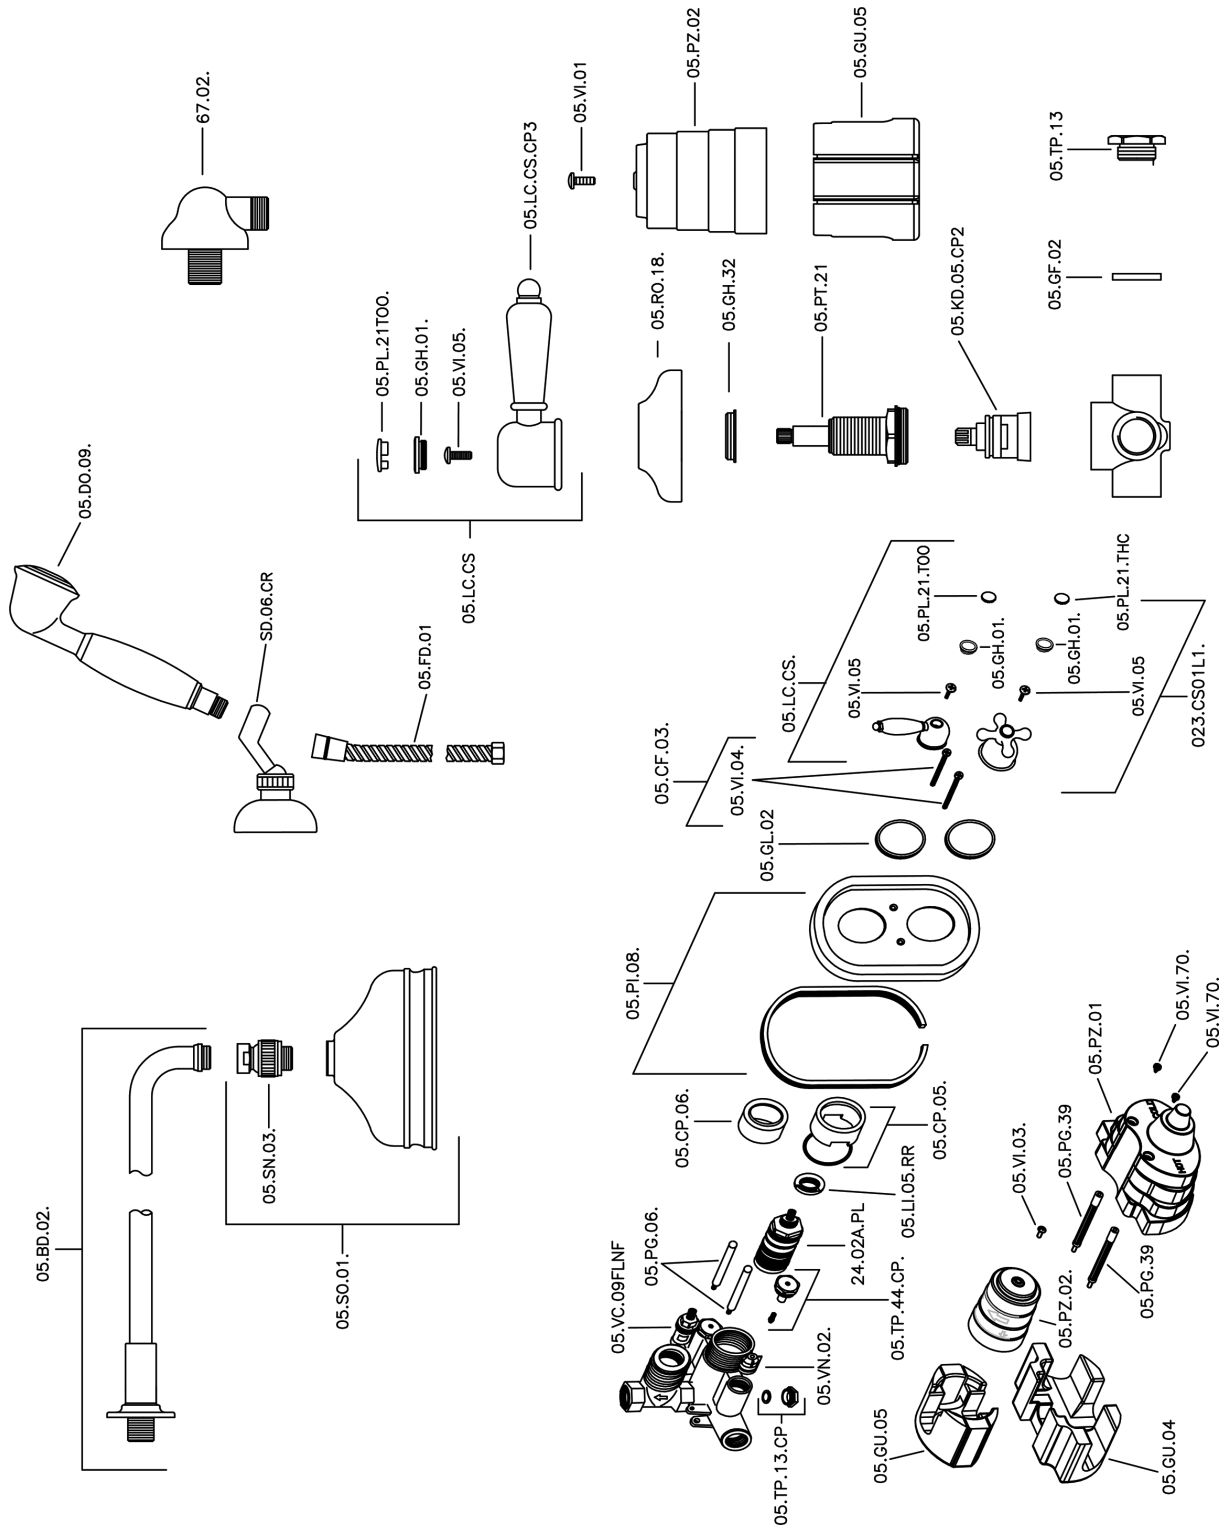

Completo miscelatore termostatico doccia incasso CROISSETTE_913.CS01H.

913.CS01H.

<https://huberitalia.com/completo-miscelatore-termostatico-doccia-incasso-croisette-913-cs01h>

2024-11-23