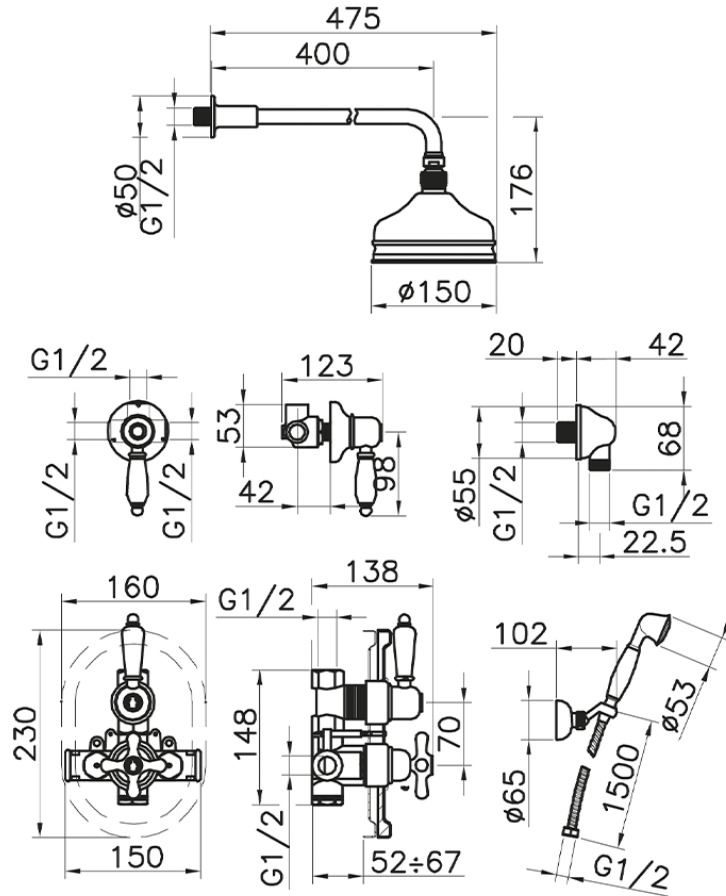

Completo miscelatore termostatico doccia incasso CROISSETTE_913.CS01H.

913.CS01H.

<https://huberitalia.com/completo-miscelatore-termostatico-doccia-incasso-croisette-913-cs01h>

2024-11-23