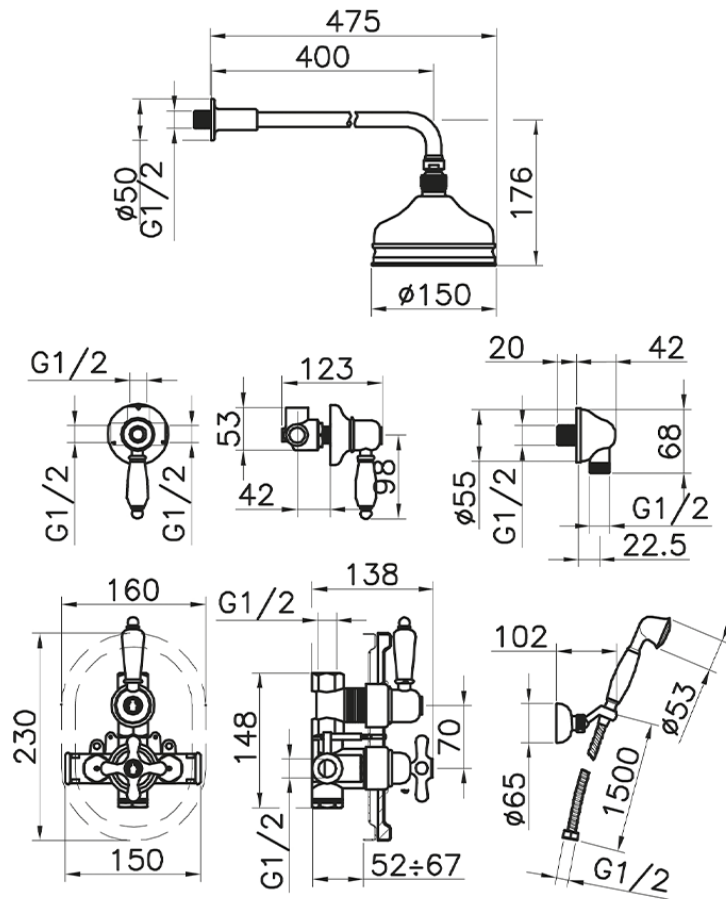

Completo miscelatore termostatico doccia incasso CROISSETTE_913.CS01H.

913.CS01H.

<https://huberitalia.com/completo-miscelatore-termostatico-doccia-incasso-croisette-913-cs01h>

2024-11-23