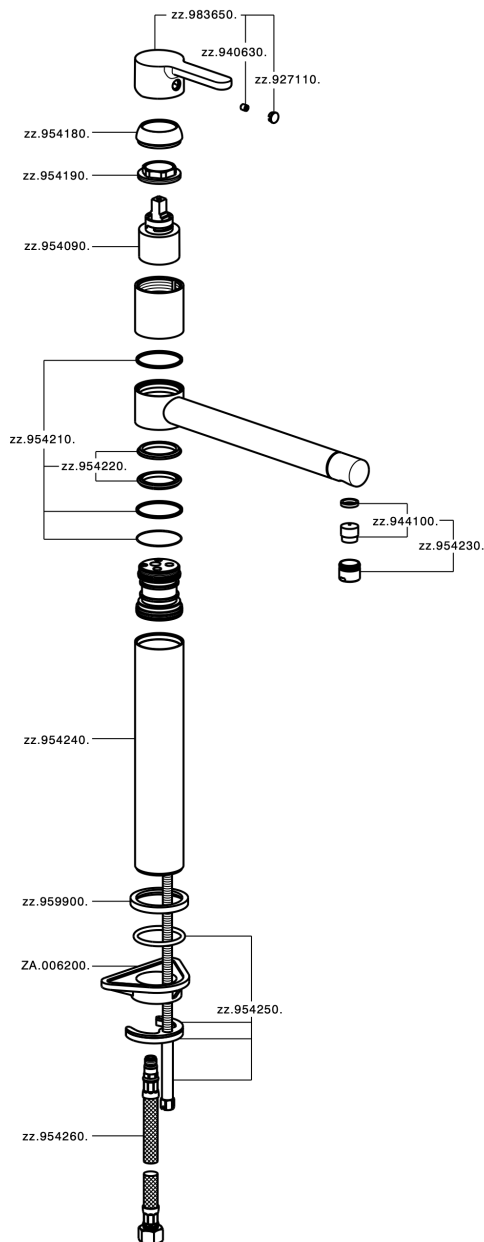

Miscelatore monocomando lavello KITCHEN_H2001580

H2001580

<https://www.huberitalia.com/miscelatore-monocomando-lavello-kitchen-h2001580>

2025-04-15