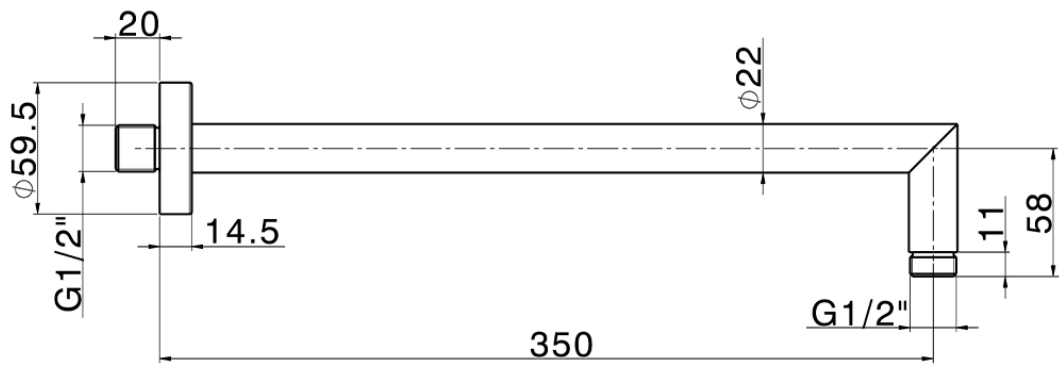

Braccio doccia SHOWER_SS013380

SS013380

<https://huberitalia.com/braccio-doccia-shower-ss013380>

2024-11-24