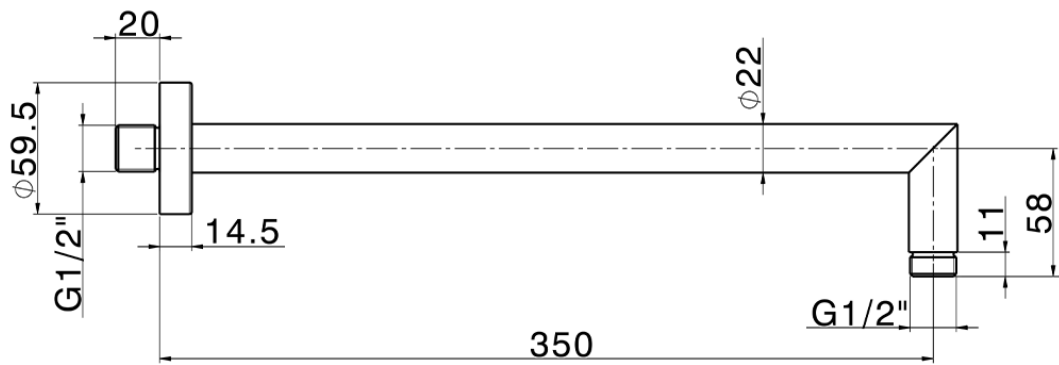

Braccio doccia SHOWER_SS013380

SS013380

<https://huberitalia.com/braccio-doccia-shower-ss013380>

2024-11-23