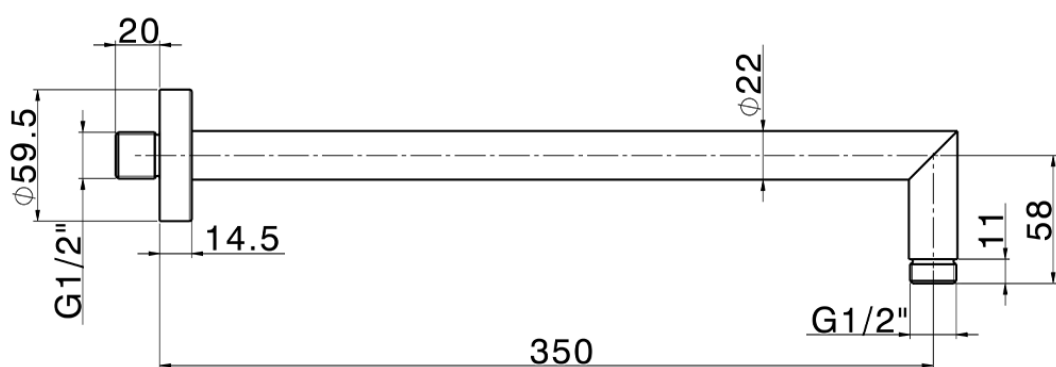

Braccio doccia SHOWER_SS013380

SS013380

<https://huberitalia.com/braccio-doccia-shower-ss013380>

2024-11-23