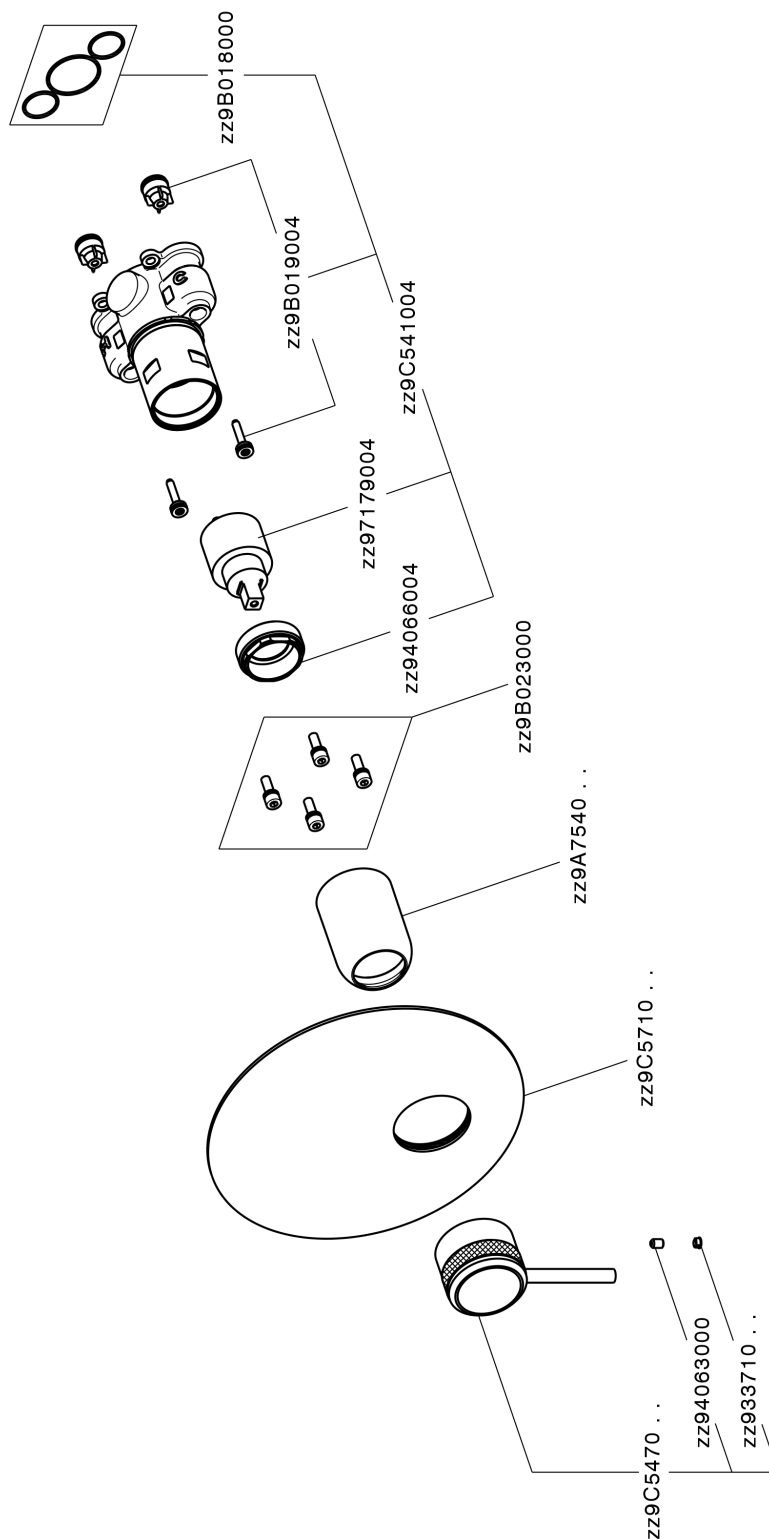

Completo Monocomando per One-Box CHRONOS_CR0BM010

CR0BM010

<https://huberitalia.com/completo-monocomando-per-one-box-chronos-cr0bm010>

One-Box Universale per incasso ONE BOX_ZB00B031

ZB00B031

<https://huberitalia.com/one-box-universale-per-incasso-one-box-zb00b031>

One-Box Universale per incasso ONE BOX_ZB00B030

ZB00B030

<https://huberitalia.com/one-box-universale-per-incasso-one-box-zb00b030>

2024-11-21