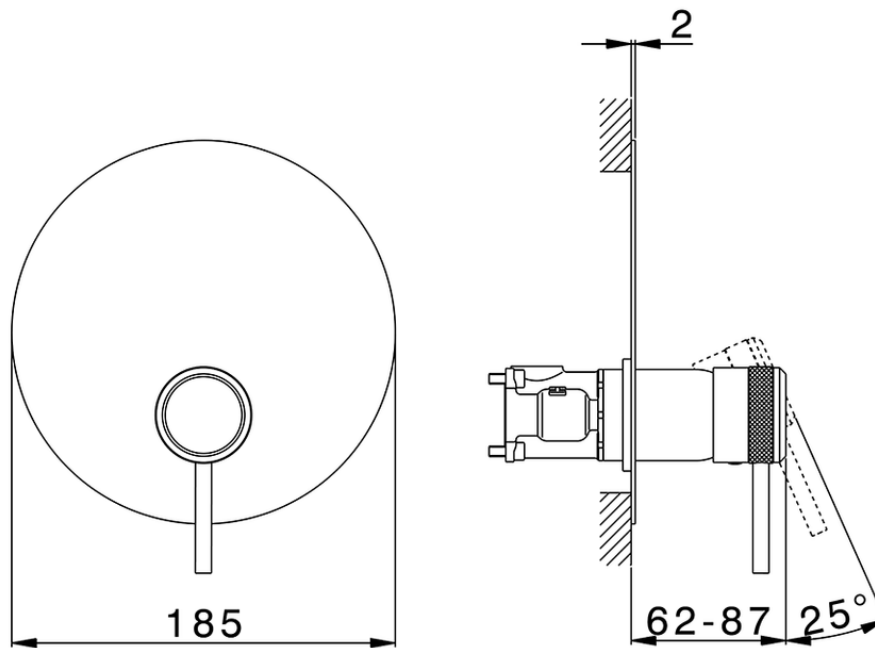

Completo Monocomando per One-Box CHRONOS_CR0BM010

CR0BM010

<https://huberitalia.com/completo-monocomando-per-one-box-chronos-cr0bm010>

ZB00B031

<https://huberitalia.com/one-box-universale-per-incasso-one-box-zb00b031>