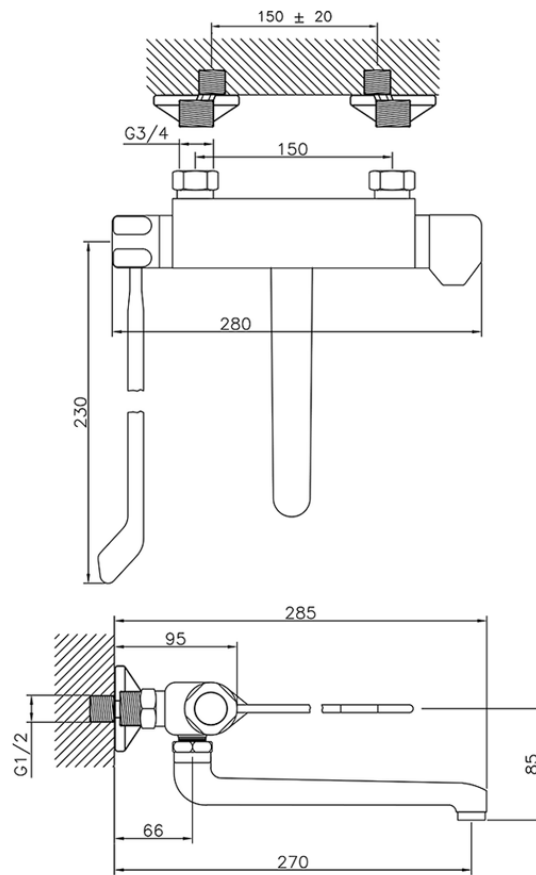

Miscelatore termostatico lavello a parete KITCHEN_CLT70020

CLT70020

<https://huberitalia.com/miscelatore-termostatico-lavello-a-parete-kitchen-clt70020>

2024-11-21