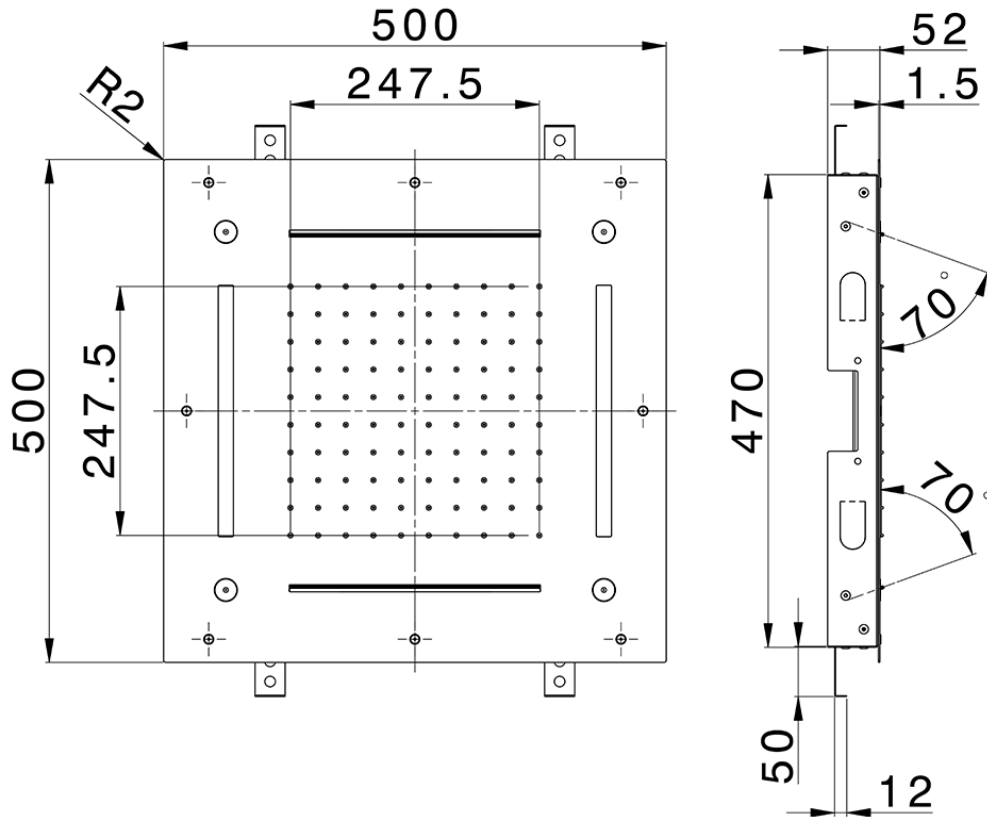

Soffione a soffitto con cromoterapia 500x500 ZEN_ZS1C0090

ZS1C0090

<https://huberitalia.com/soffione-a-soffitto-con-cromoterapia-500x500-zen-zs1c0090>

2024-10-22