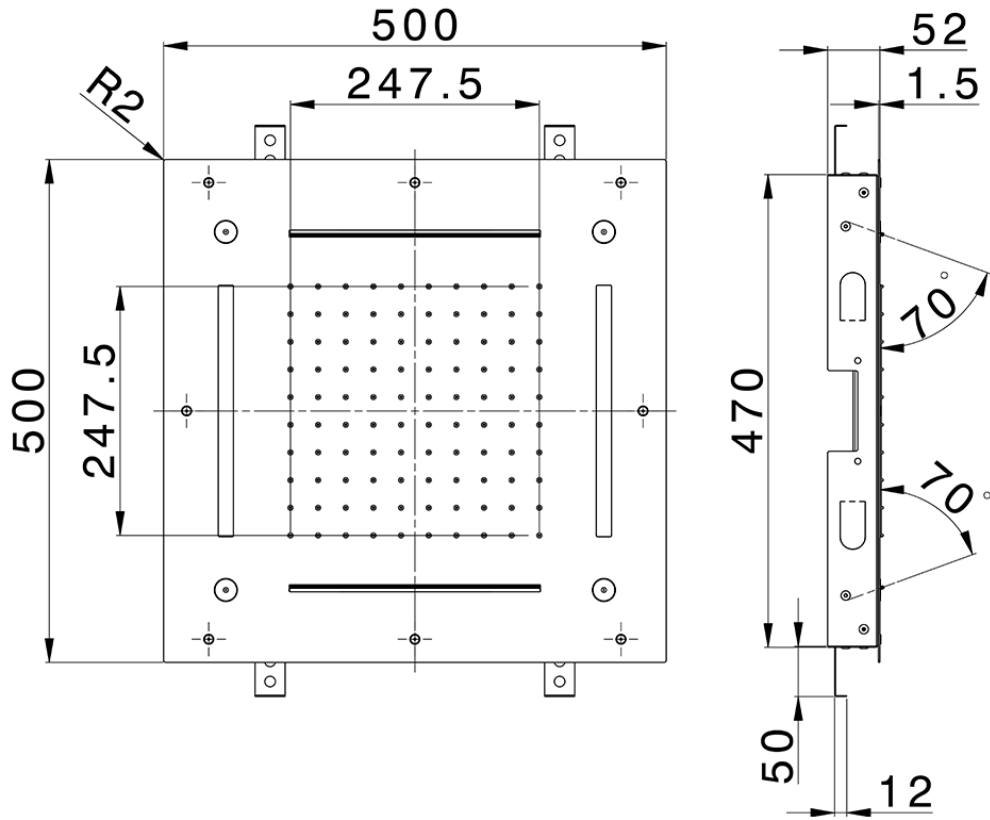

Soffione a soffitto con cromoterapia 500x500 ZEN_ZS1C0090

ZS1C0090

<https://huberitalia.com/soffione-a-soffitto-con-cromoterapia-500x500-zen-zs1c0090>

2024-10-22