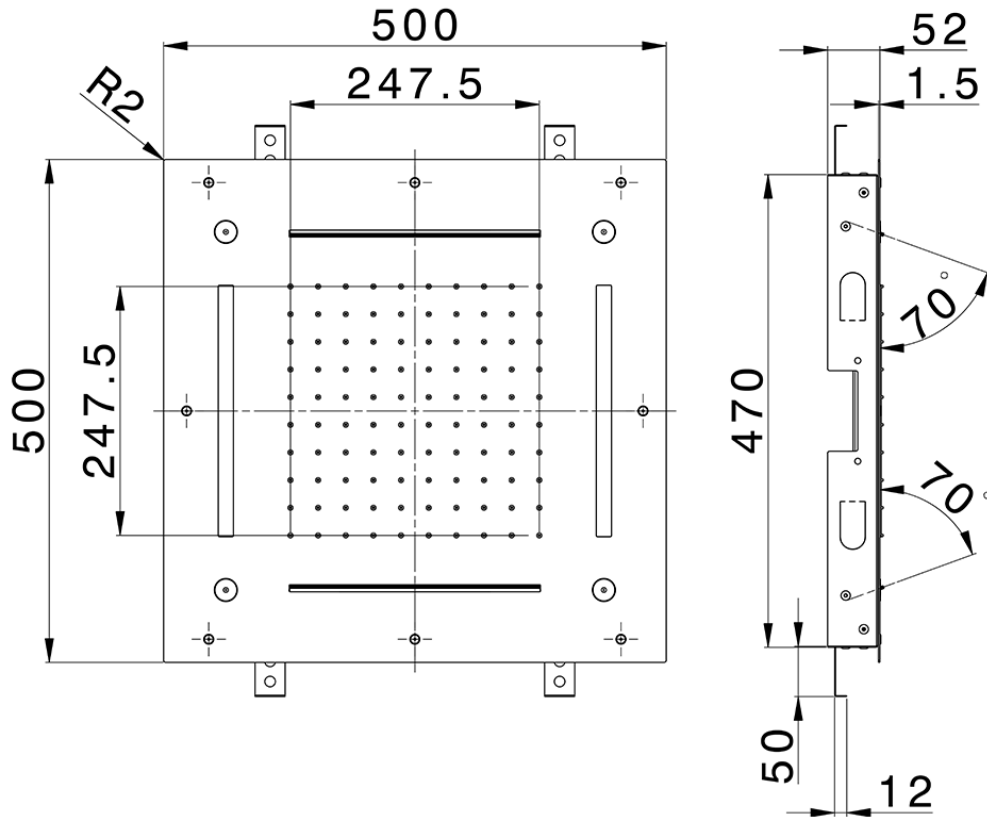

Soffione a soffitto con cromoterapia 500x500 ZEN_ZS1C0090

ZS1C0090

<https://huberitalia.com/soffione-a-soffitto-con-cromoterapia-500x500-zen-zs1c0090>

2024-10-22