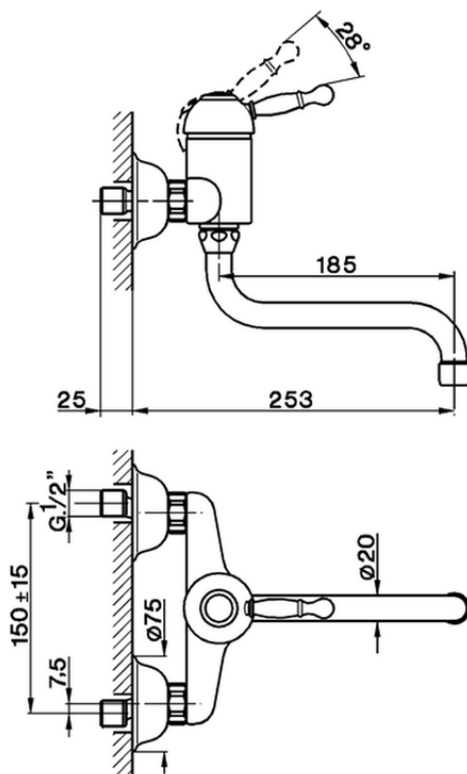

Miscelatore monocomando lavello a parete KITCHEN_AY900400

AY900400

<https://huberitalia.com/miscelatore-monocomando-lavello-a-parete-kitchen-ay900400>

2024-11-21