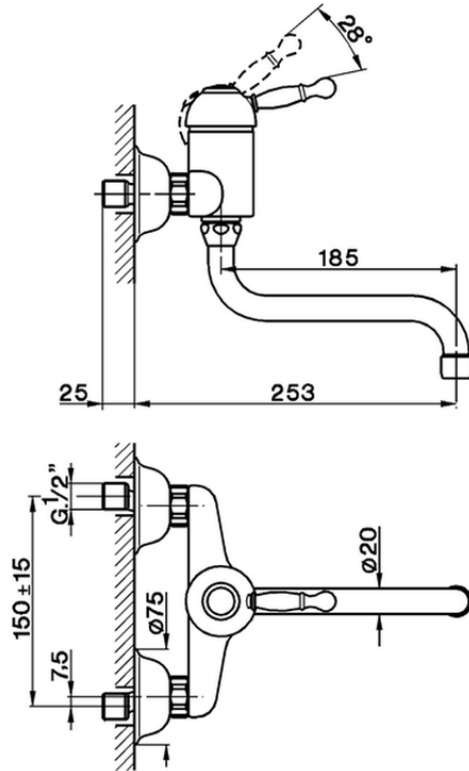

Miscelatore monocomando lavello a parete KITCHEN_AY900400

AY900400

<https://huberitalia.com/miscelatore-monocomando-lavello-a-parete-kitchen-ay900400>

2024-11-21