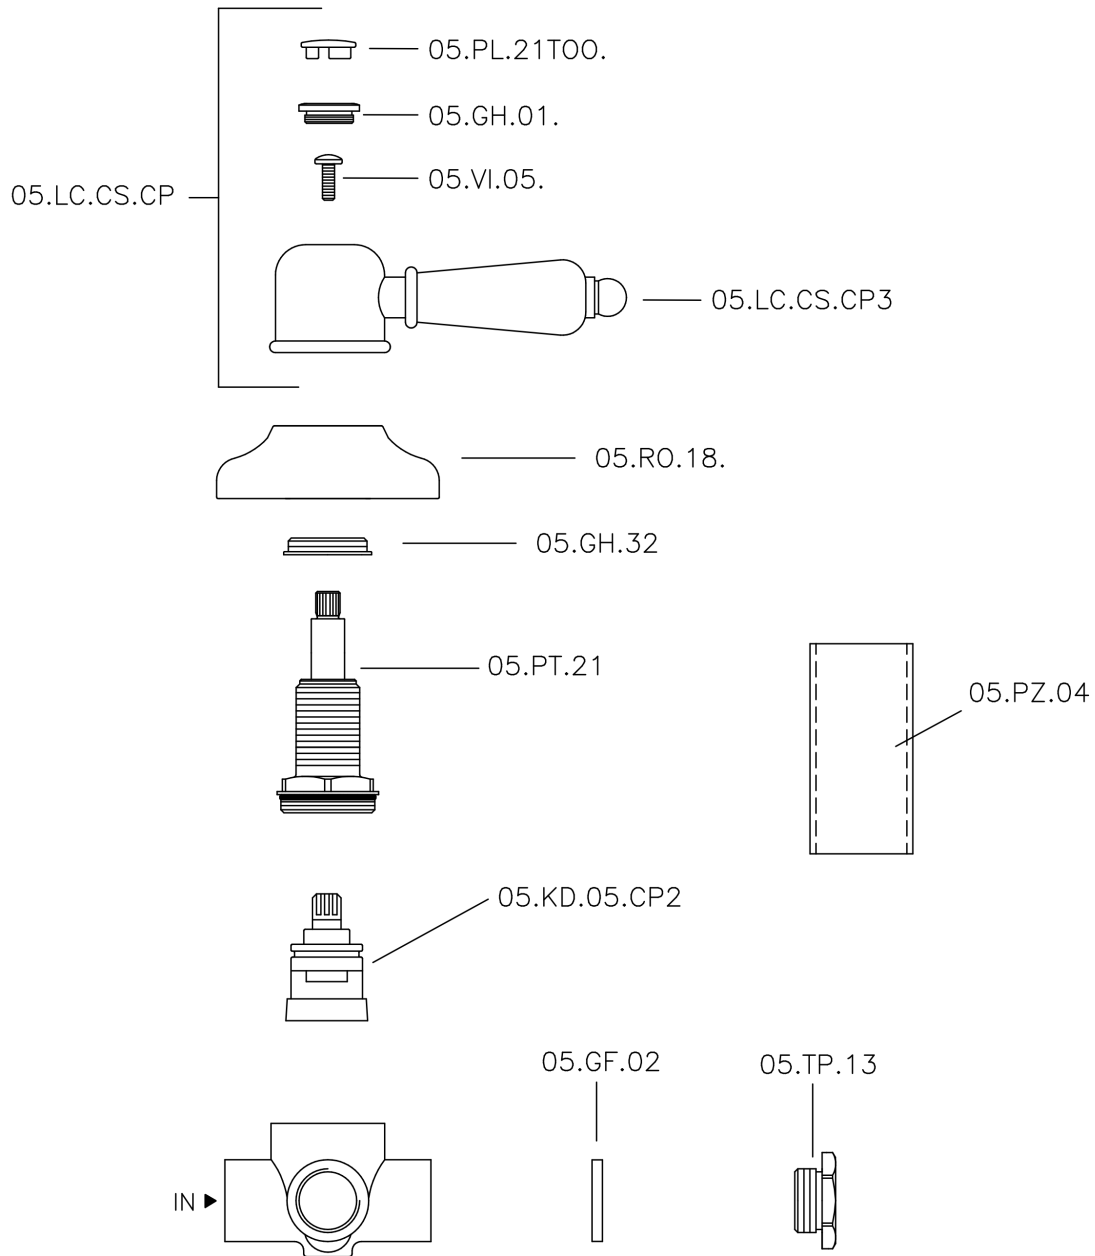

Deviatore incasso 2 uscite CROISETTE_653.CS01H.

653.CS01H.

<https://www.huberitalia.com/deviatore-incasso-2-uscite-croisette-653-cs01h>

2024-12-22