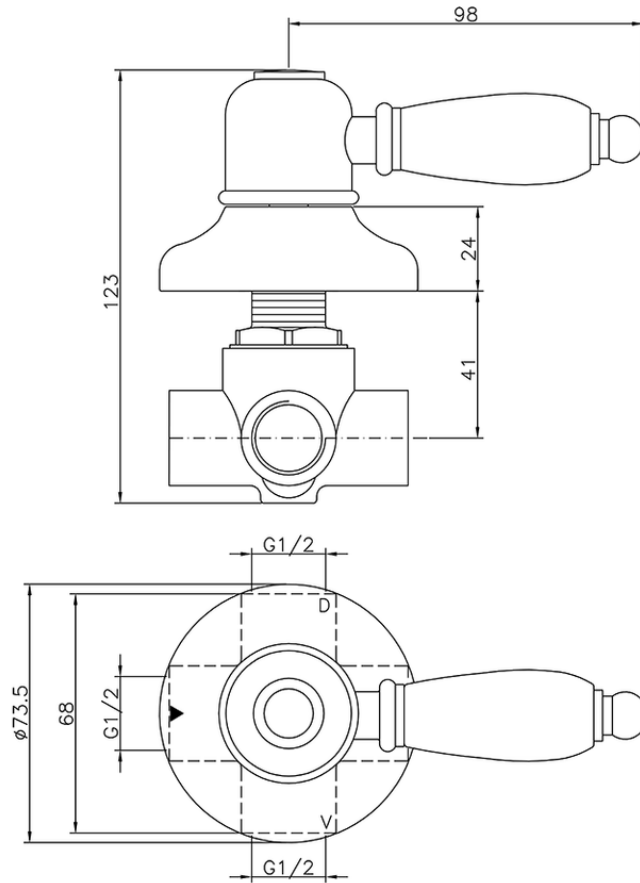

Deviatore incasso 2 uscite CROISETTE\_653.CS01H.

653.CS01H.

<https://www.huberitalia.com/deviatore-incasso-2-uscite-croisette-653-cs01h>

2024-12-22