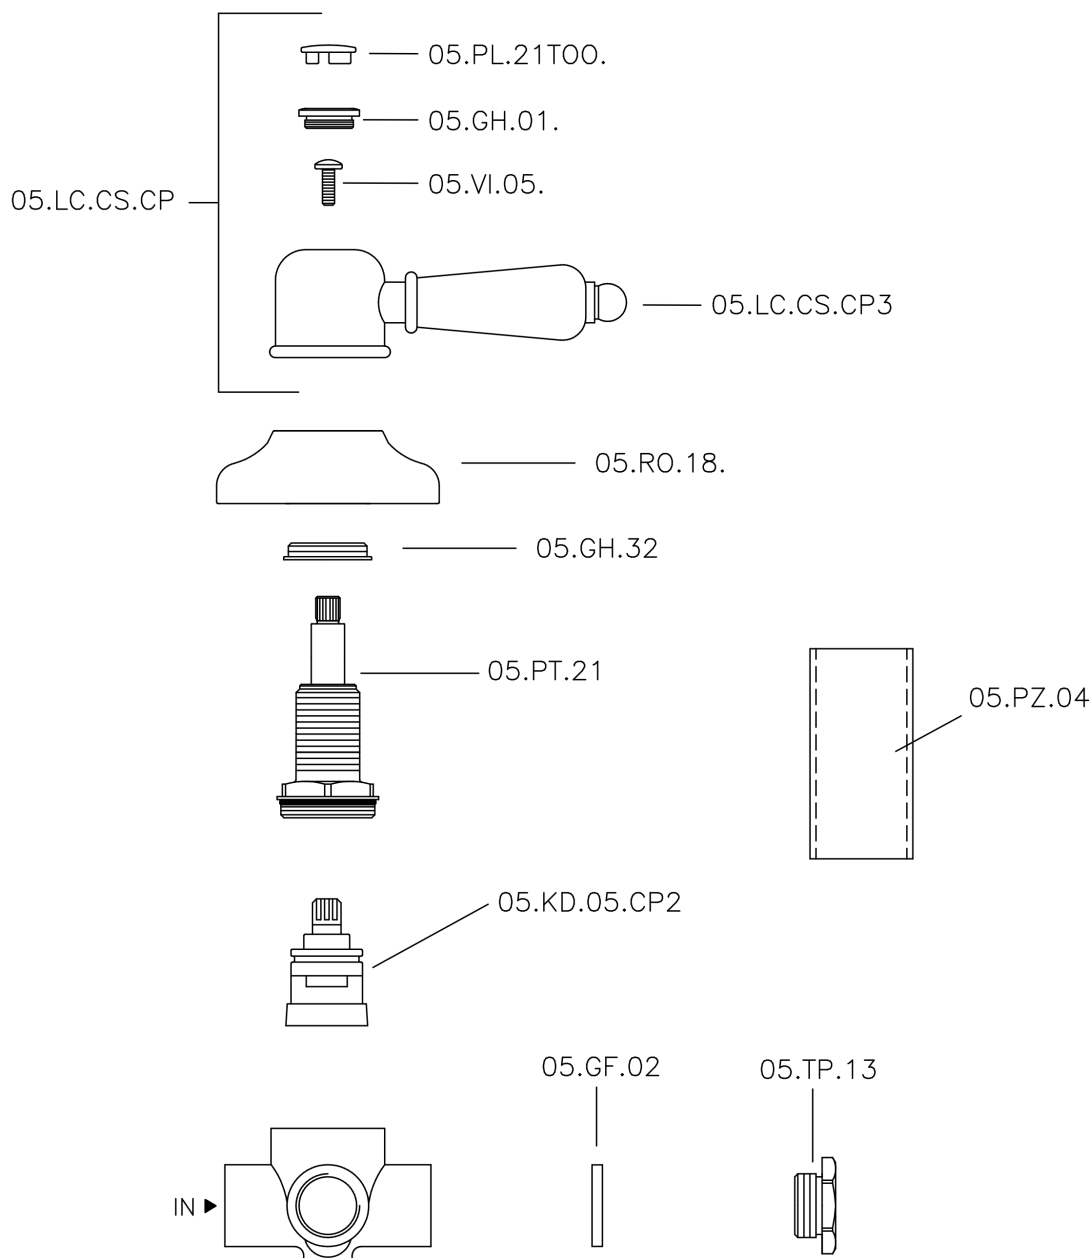

## Deviatore incasso 2 uscite CROISETTE\_653.CS01H.

653.CS01H.

<https://www.huberitalia.com/deviatore-incasso-2-uscite-croisette-653-cs01h>

2024-12-21