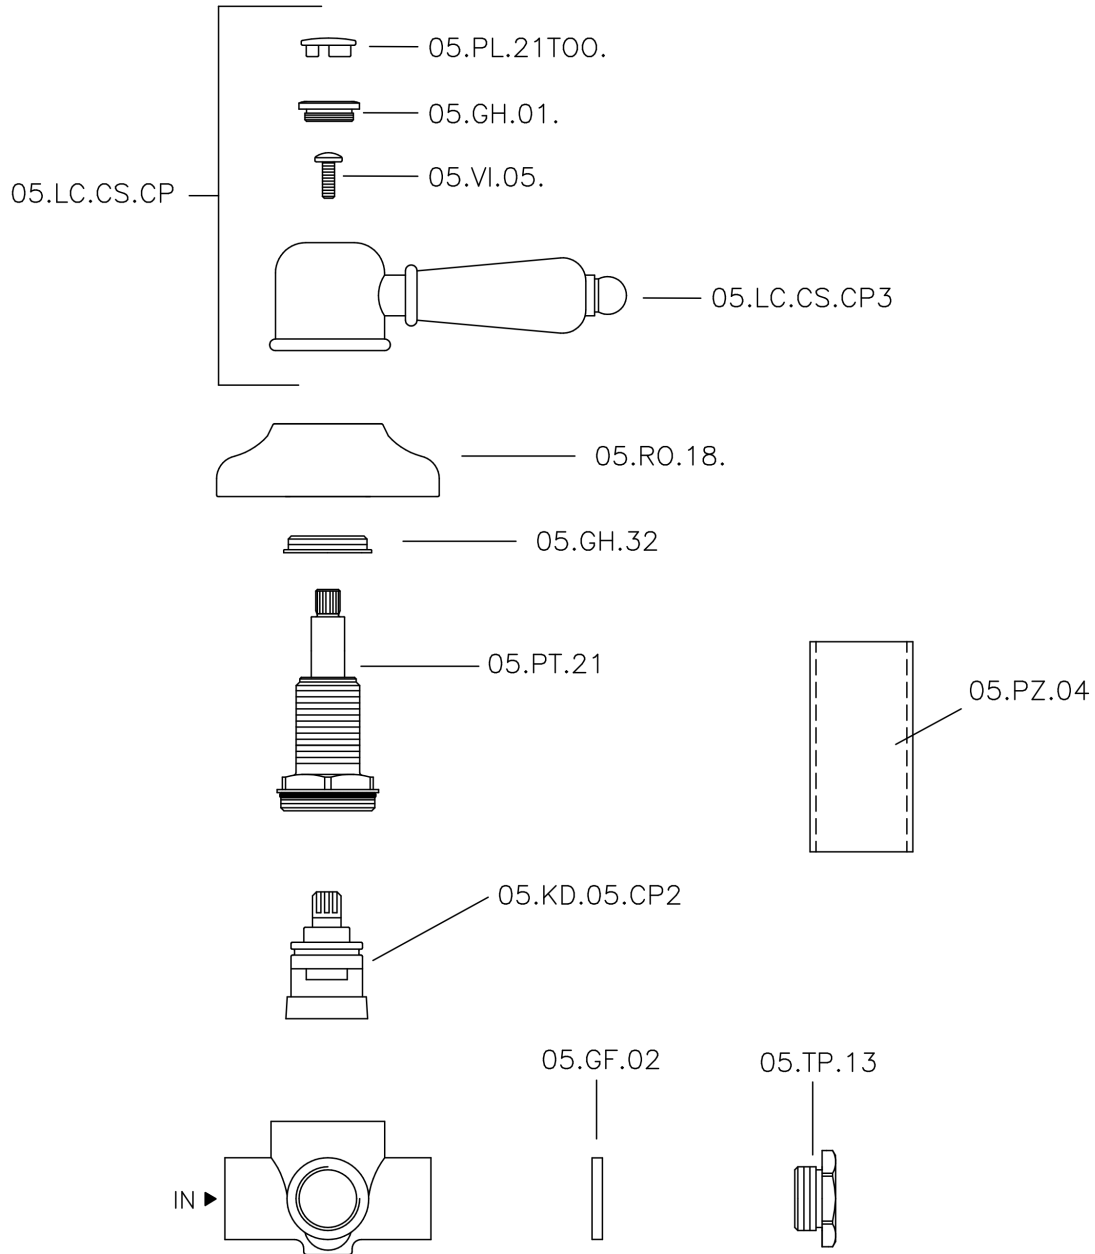

## Deviatore incasso 2 uscite CROISETTE\_653.CS01H.

653.CS01H.

<https://www.huberitalia.com/deviatore-incasso-2-uscite-croisette-653-cs01h>

2024-12-22