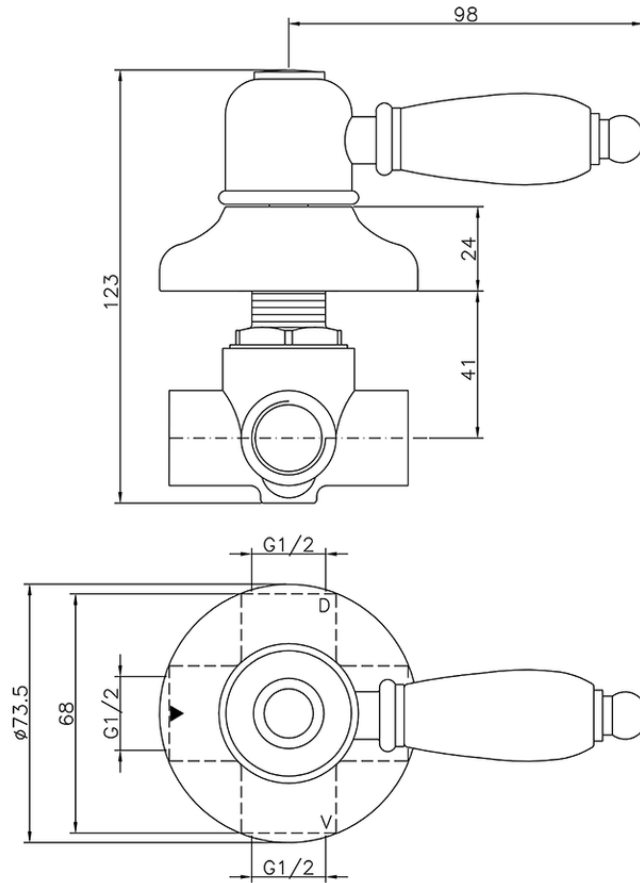

Deviatore incasso 2 uscite CROISETTE_653.CS01H.

653.CS01H.

<https://www.huberitalia.com/deviatore-incasso-2-uscite-croissette-653-cs01h>

2024-12-22