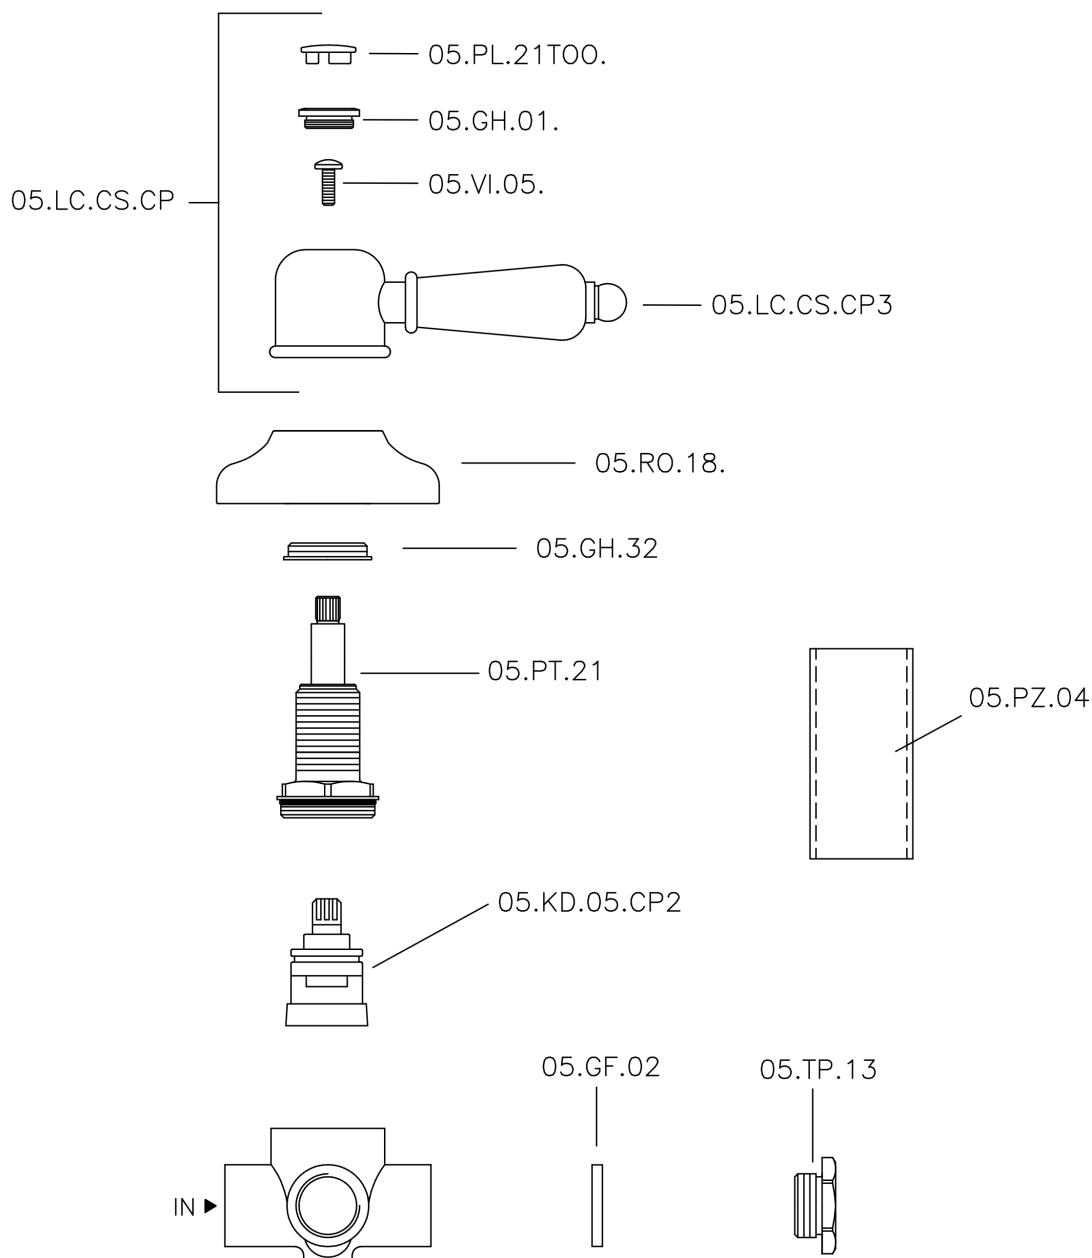

Deviatore incasso 2 uscite CROISETTE_653.CS01H.

653.CS01H.

<https://www.huberitalia.com/deviatore-incasso-2-uscite-croisette-653-cs01h>

2024-12-22