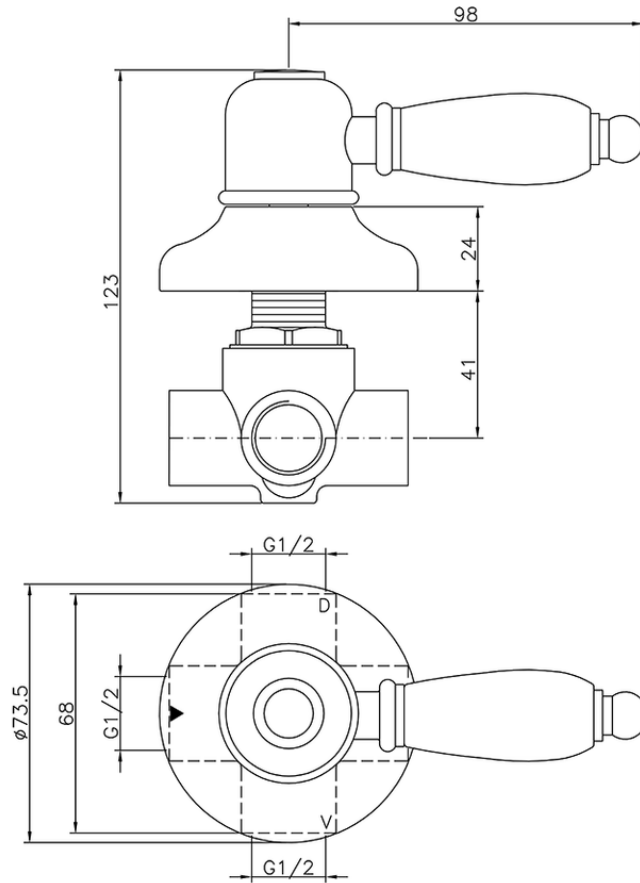

Deviatore incasso 2 uscite CROISETTE_653.CS01H.

653.CS01H.

<https://www.huberitalia.com/deviatore-incasso-2-uscite-croisette-653-cs01h>

2024-12-22