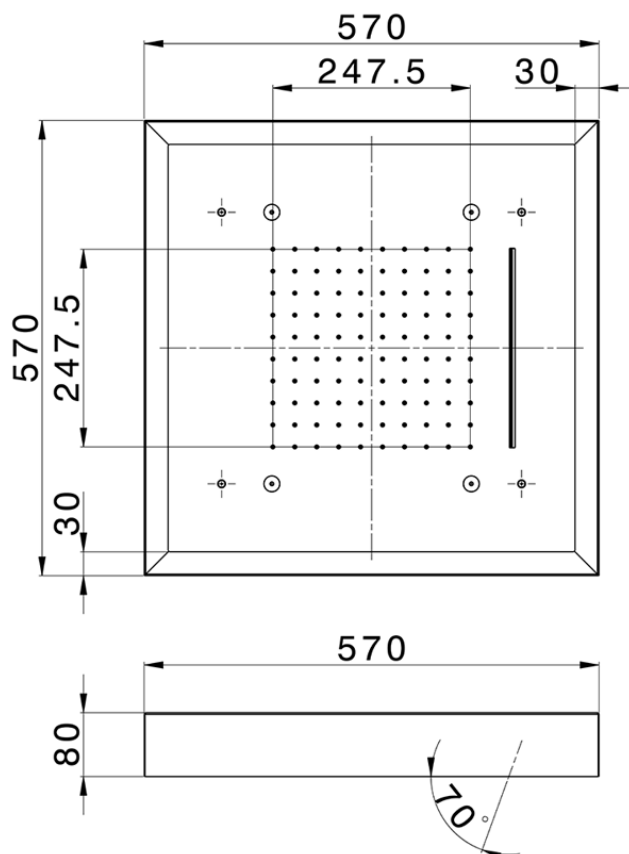

Soffione a soffitto con cromoterapia 570x570 mm ZEN_ZS1C0160

ZS1C0160

<https://huberitalia.com/soffione-a-soffitto-con-cromoterapia-570x570-mm-zen-zs1c0160>

2024-11-21