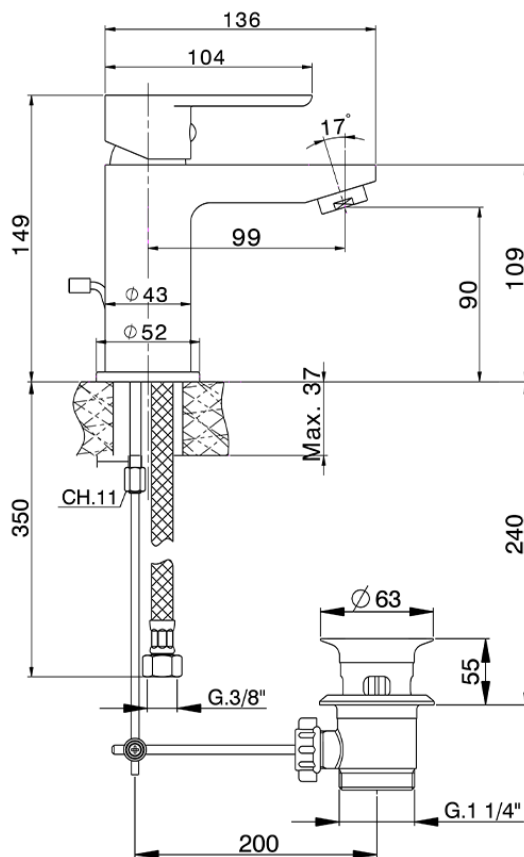

**Miscelatore monocomando lavabo EnergySave SATURNO\_SN000515**

SN000515

<https://huberitalia.com/miscelatore-monocomando-lavabo-energysave-saturno-sn000515>

2024-11-23