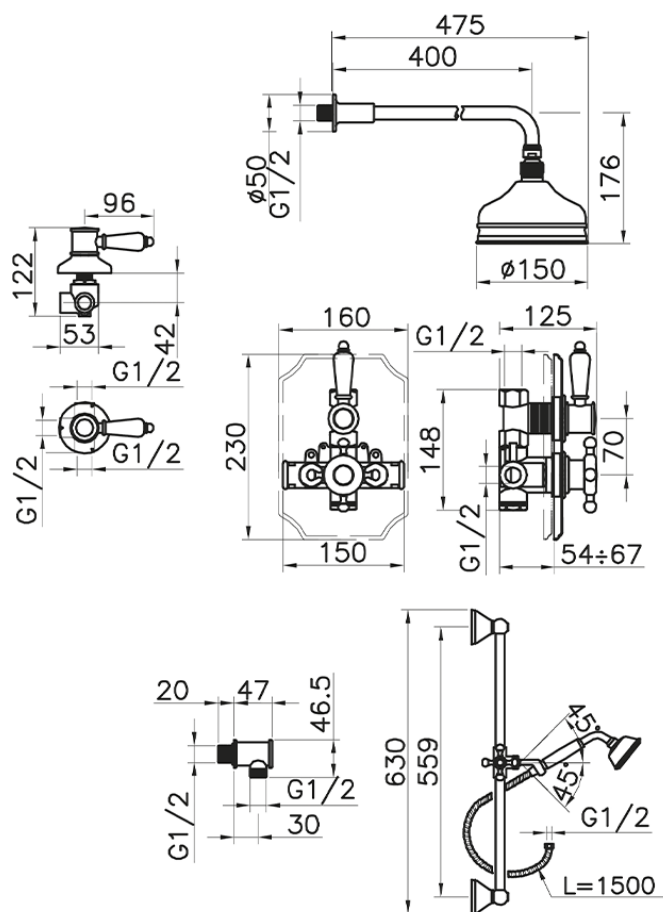

## Completo miscelatore termostatico doccia incasso VICTORIAN\_912.VT01H.

912.VT01H. <https://www.huberitalia.com/completo-miscelatore-termostatico-doccia-incasso-victorian-912-vt01h>

2024-12-22