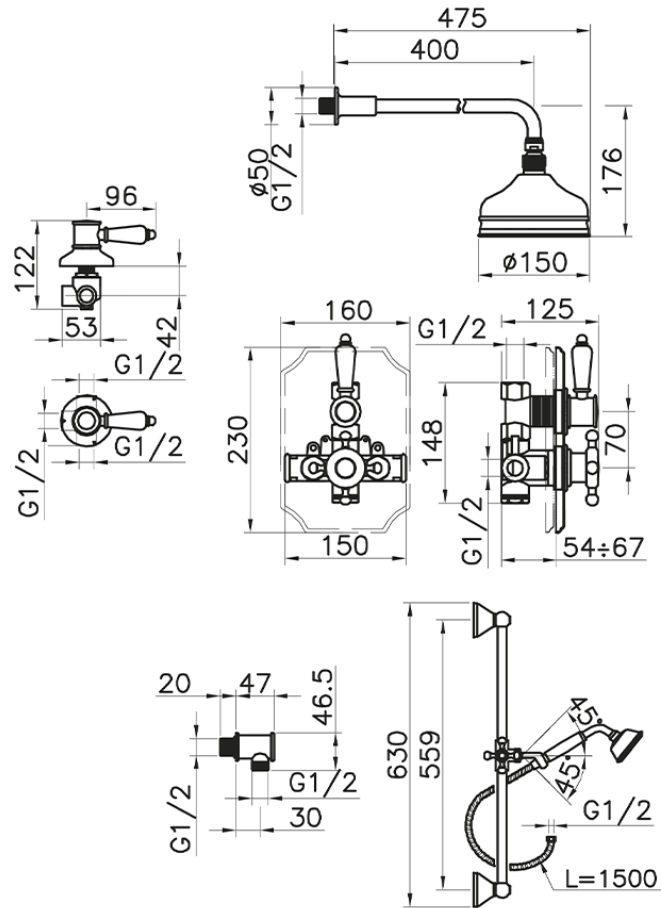

Completo miscelatore termostatico doccia incasso VICTORIAN_912.VT01H.

912.VT01H. <https://www.huberitalia.com/completo-miscelatore-termostatico-doccia-incasso-victorian-912-vt01h>

2024-12-22