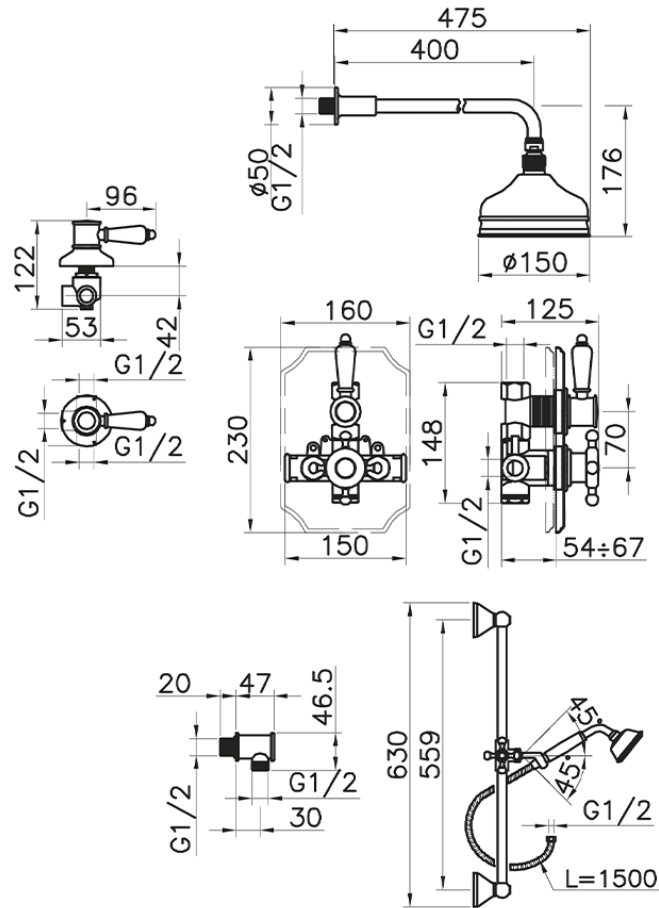

## Completo miscelatore termostatico doccia incasso VICTORIAN\_912.VT01H.

912.VT01H. <https://www.huberitalia.com/completo-miscelatore-termostatico-doccia-incasso-victorian-912-vt01h>

2025-01-03