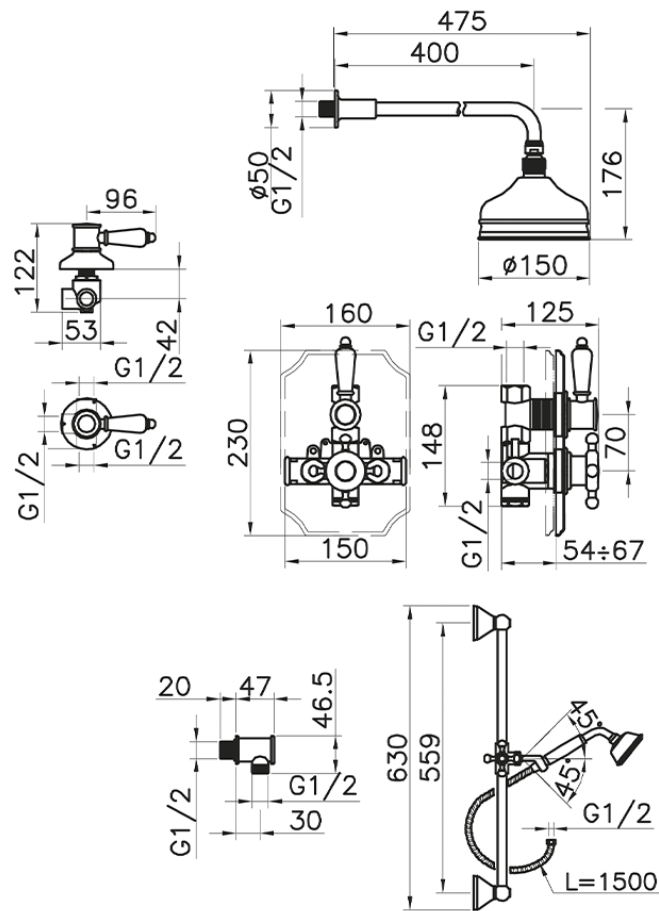

Completo miscelatore termostatico doccia incasso VICTORIAN_912.VT01H.

912.VT01H. <https://www.huberitalia.com/completo-miscelatore-termostatico-doccia-incasso-victorian-912-vt01h>

2024-12-22