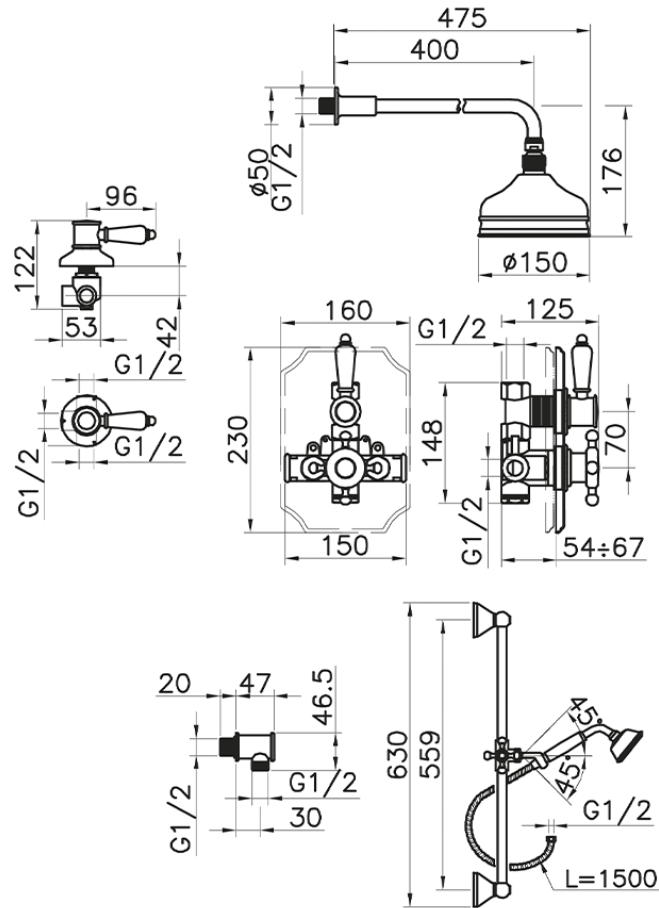

Completo miscelatore termostatico doccia incasso VICTORIAN_912.VT01H.

912.VT01H. <https://www.huberitalia.com/completo-miscelatore-termostatico-doccia-incasso-victorian-912-vt01h>

2024-12-22