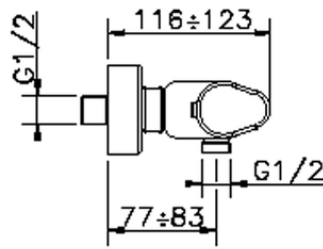

Miscelatore termostatico doccia H3_H3T01015

H3T01015

<https://huberitalia.com/miscelatore-termostatico-doccia-h3-h3t01015>

2024-11-21