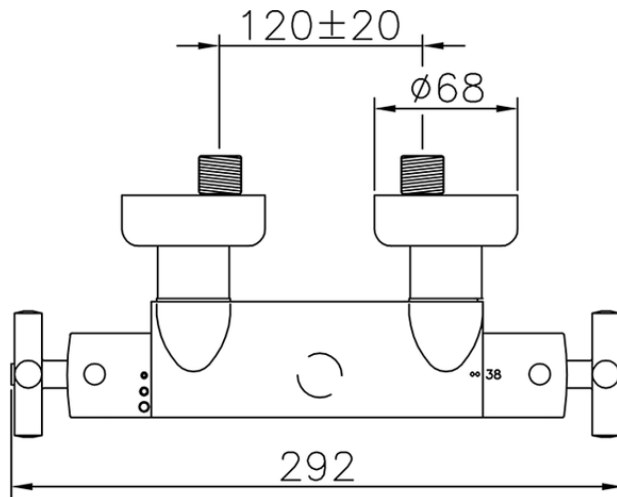

Miscelatore termostatico doccia CLINIC&TECHNICAL_233.01H.

233.01H.

<https://huberitalia.com/miscelatore-termostatico-doccia-clinicttechnical-233-01h>

2024-11-23