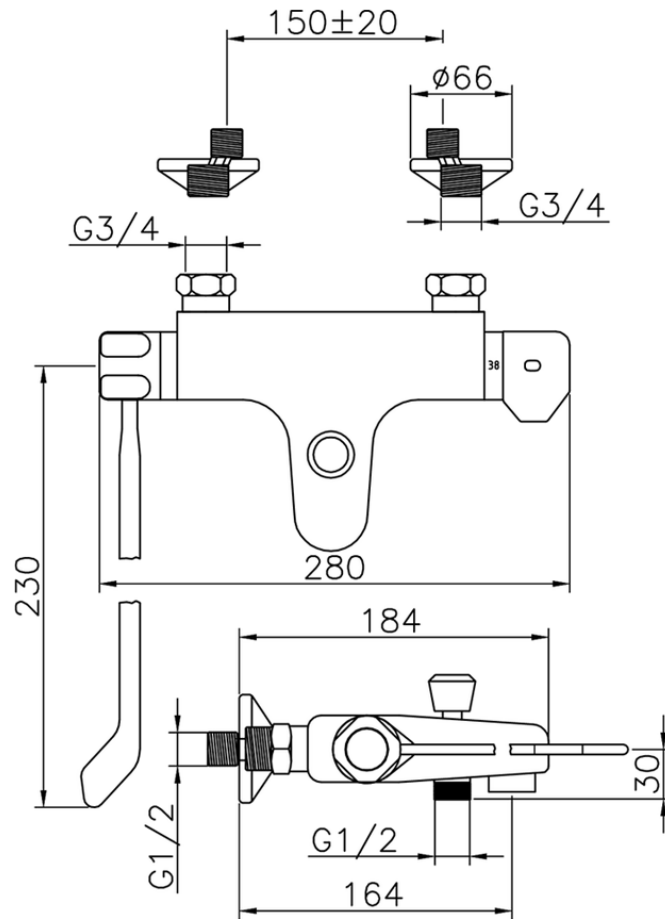

Miscelatore termostatico vasca CLINIC&TECHNICAL_CLT25030

CLT25030

<https://www.huberitalia.com/miscelatore-termostatico-vasca-clinicttechnical-clt25030>

2025-01-02