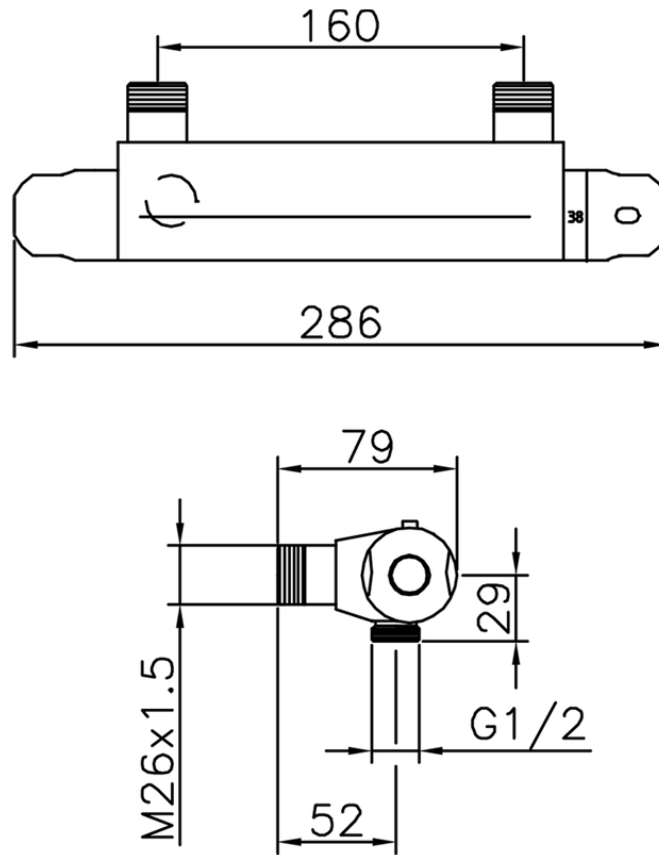

Miscelatore termostatico doccia CLINIC&TECHNICAL_56.75H.

56.75H.

<https://huberitalia.com/miscelatore-termostatico-doccia-clinicttechnical-56-75h>

2024-11-21