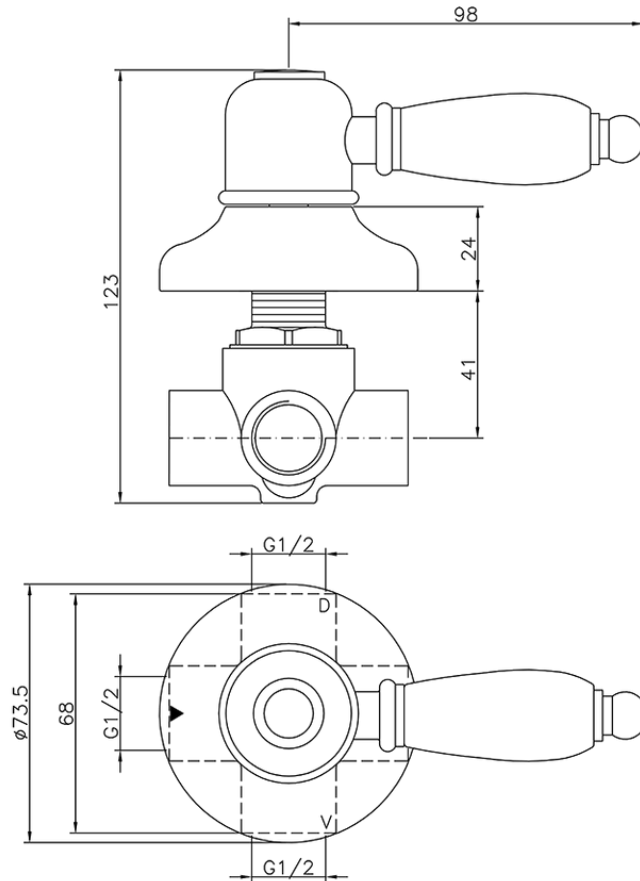

Deviatore incasso 2 uscite CROISETTE_653.CS01H.

653.CS01H.

<https://huberitalia.com/deviatore-incasso-2-uscite-croisette-653-cs01h>

2024-10-22