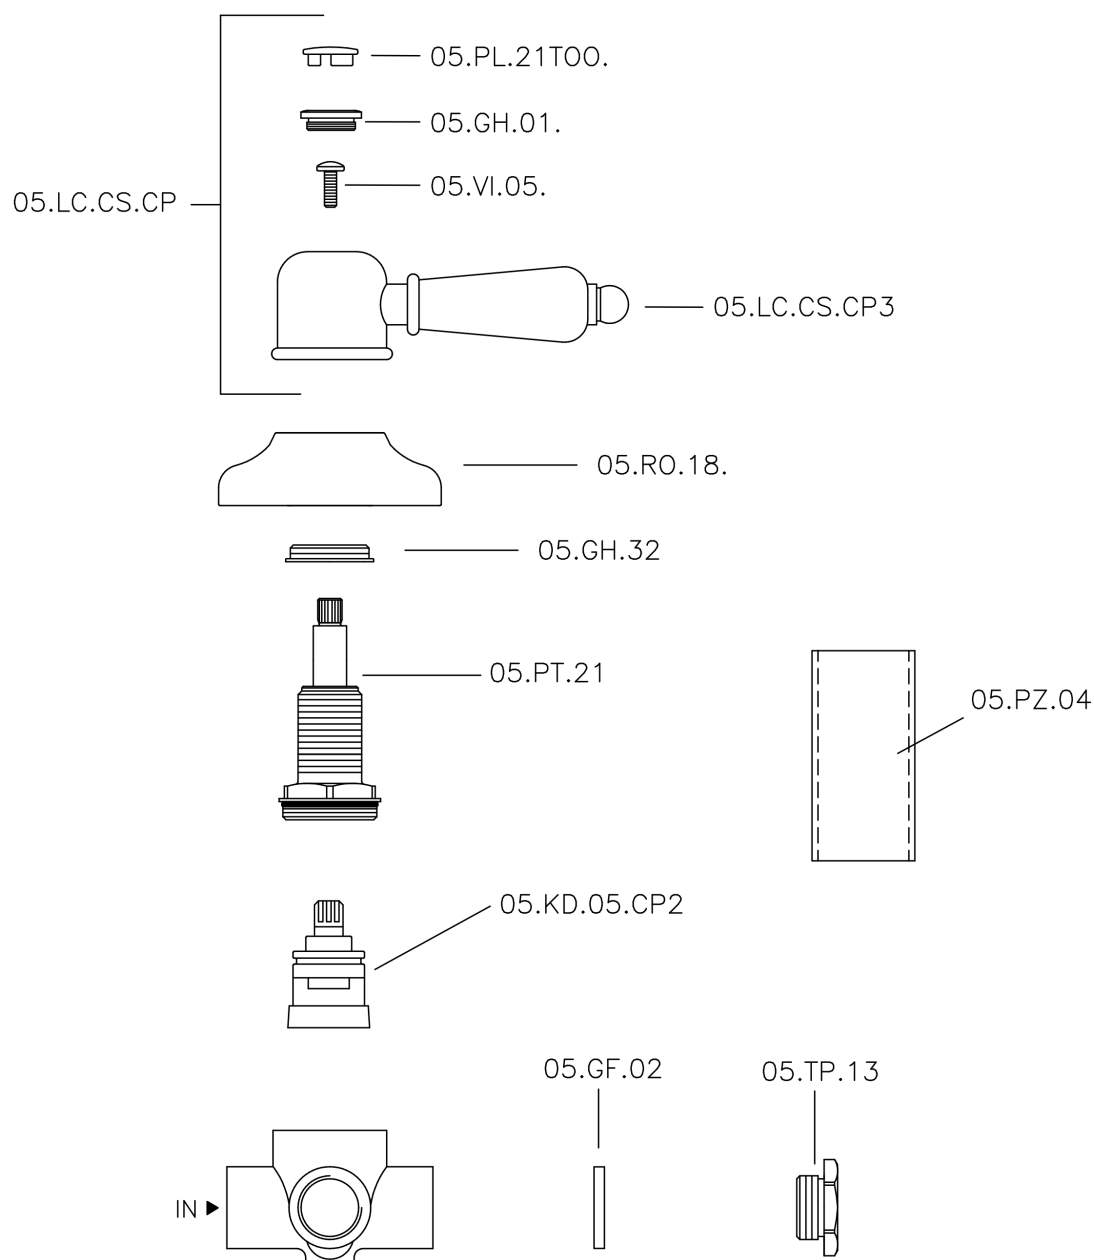

## Deviatore incasso 2 uscite CROISETTE\_653.CS01H.

653.CS01H.

<https://huberitalia.com/deviatore-incasso-2-uscite-croisette-653-cs01h>

2024-10-22