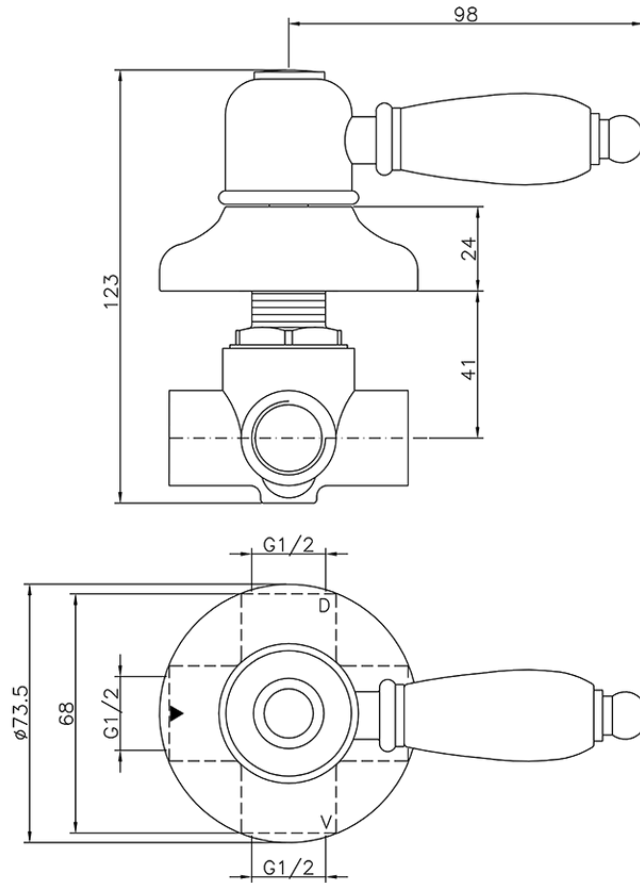

Deviatore incasso 2 uscite CROISETTE_653.CS01H.

653.CS01H.

<https://huberitalia.com/deviatore-incasso-2-uscite-croisette-653-cs01h>

2024-10-22