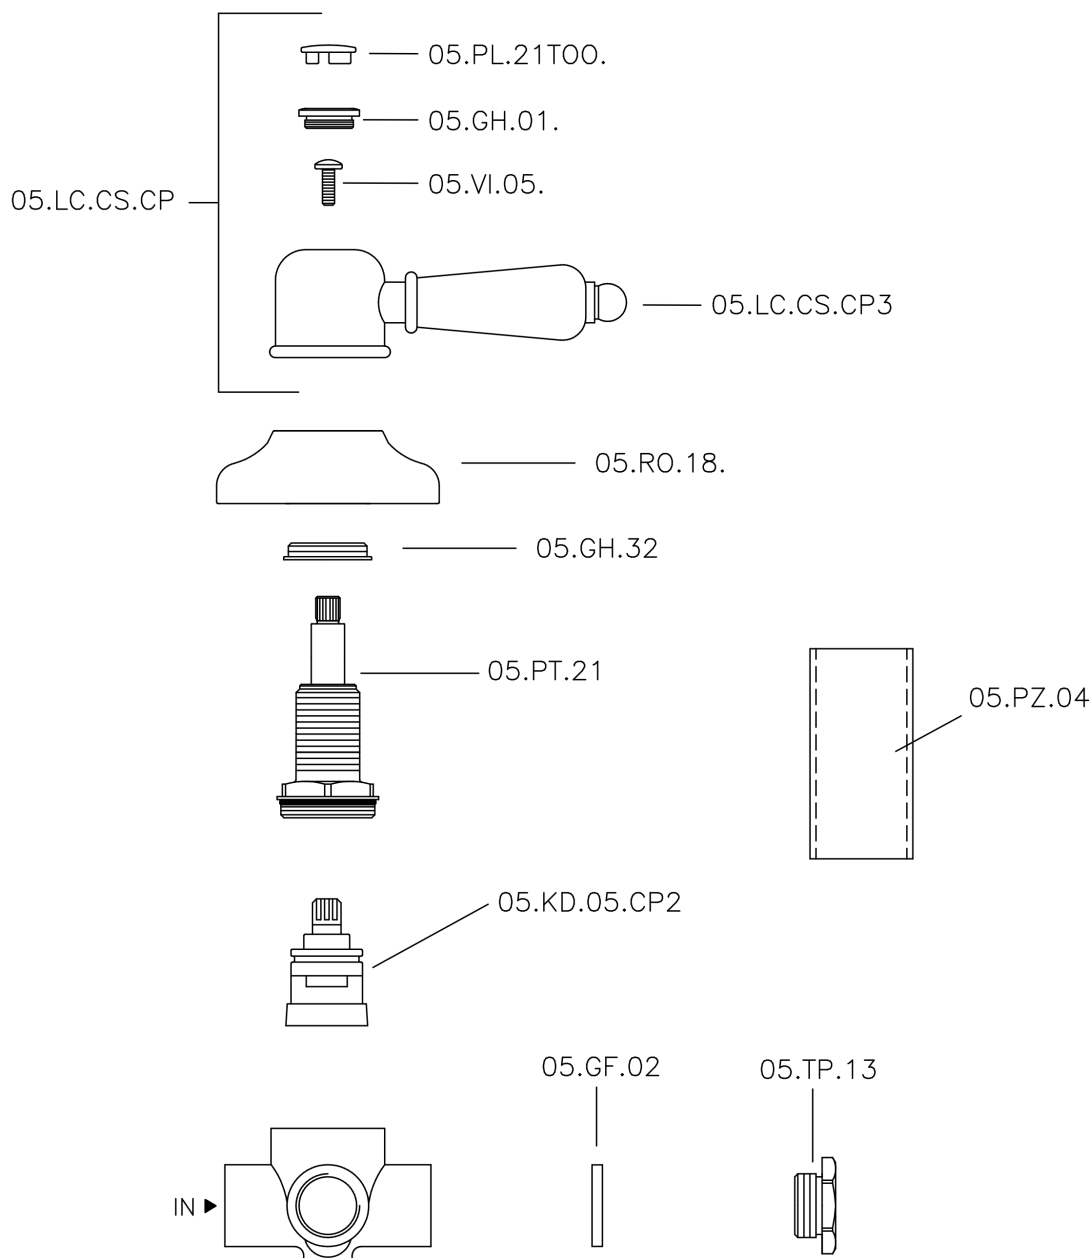

## Deviatore incasso 2 uscite CROISETTE\_653.CS01H.

653.CS01H.

<https://huberitalia.com/deviatore-incasso-2-uscite-croisette-653-cs01h>

2024-10-22