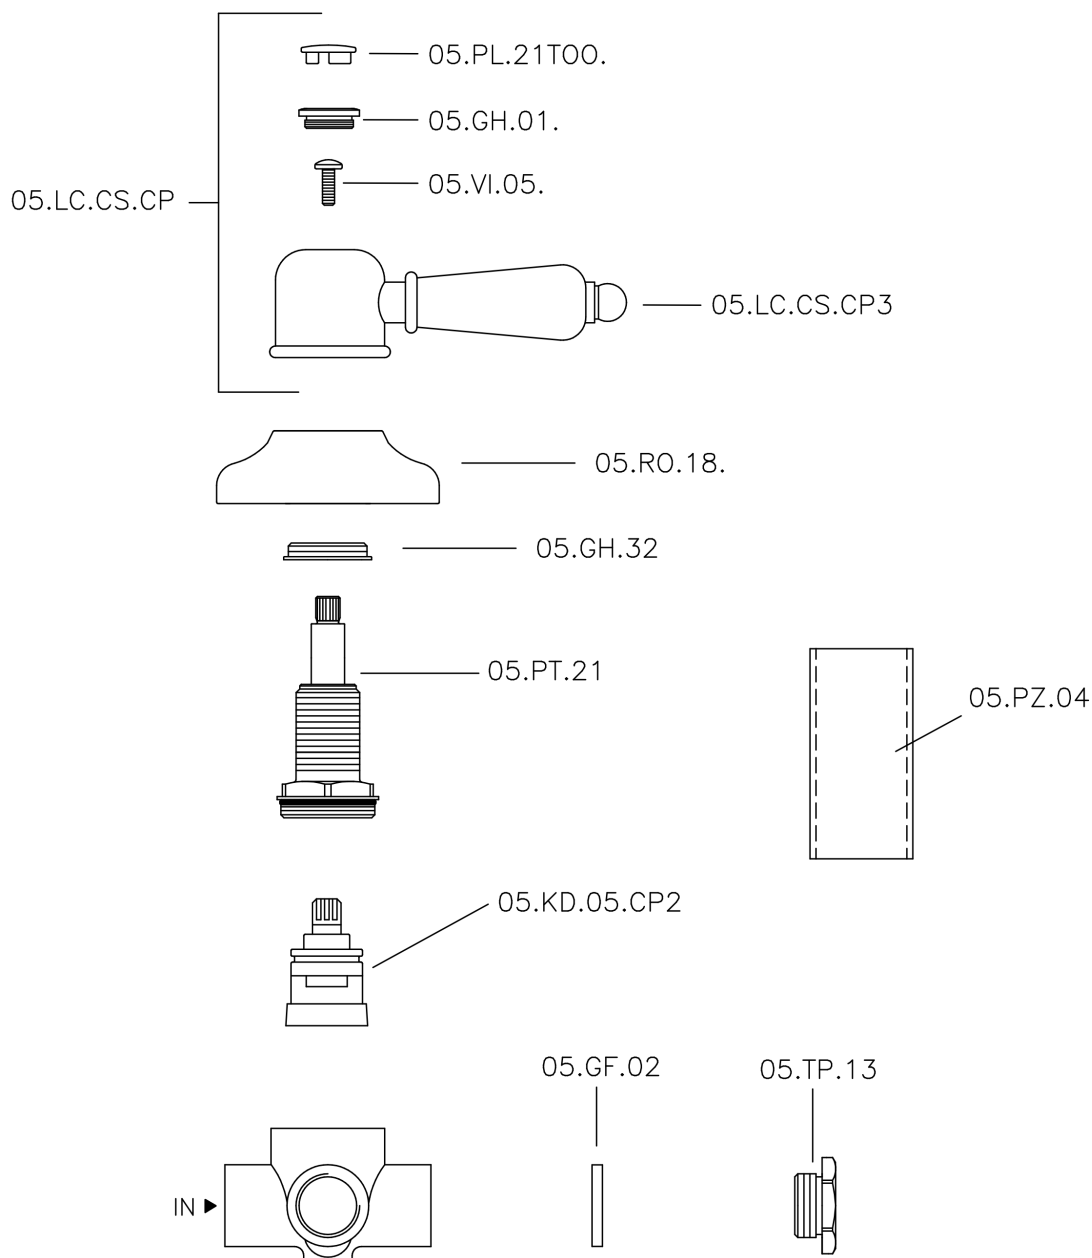

Deviatore incasso 2 uscite CROISETTE_653.CS01H.

653.CS01H.

<https://huberitalia.com/deviatore-incasso-2-uscite-croisette-653-cs01h>

2024-10-22