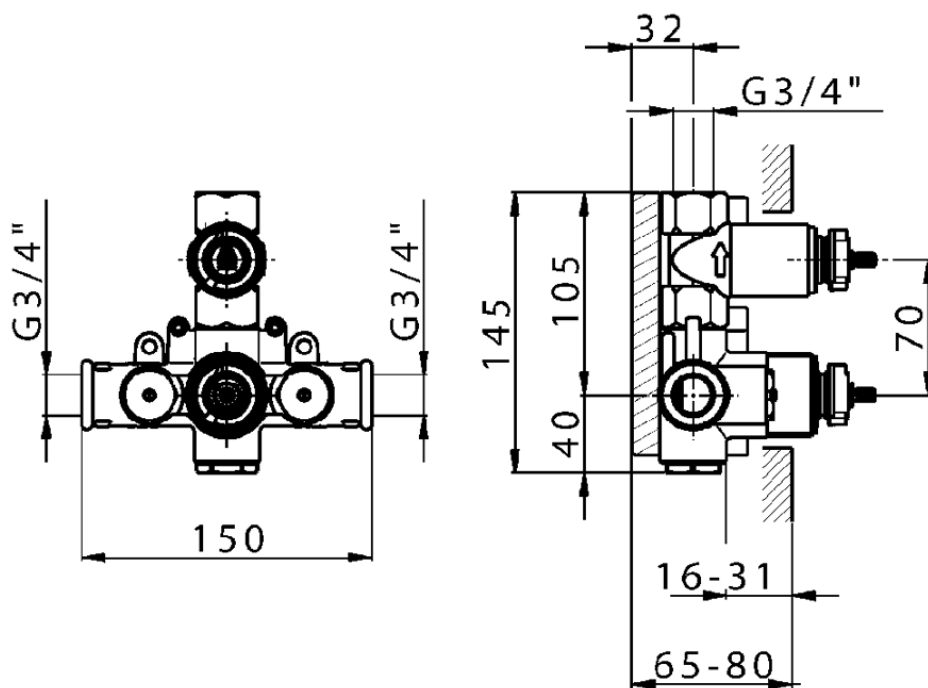

Parte esterna termostatico doccia incasso 1 uscita VICTORIAN_VT007280

VT007280

<https://www.huberitalia.com/parte-esterna-termostatico-doccia-incasso-1-uscita-victorian-vt007280>

ZB007341

<https://www.huberitalia.com/parte-incasso-termostatico-doccia-1-uscita-incasso-zb007341>

ZB007281

<https://www.huberitalia.com/parte-incasso-termostatico-doccia-1-uscita-incasso-zb007281>

2025-01-05