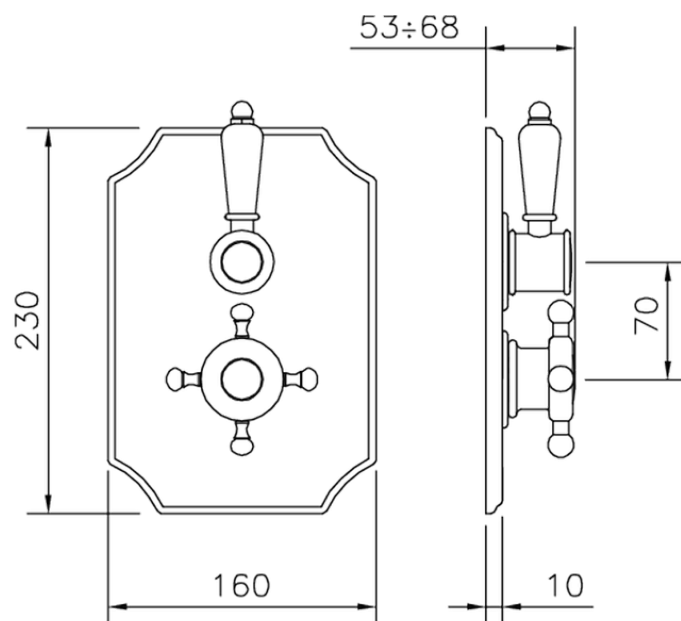

Parte esterna termostatico doccia incasso 1 uscita VICTORIAN_VT007280

VT007280

<https://www.huberitalia.com/parte-esterna-termostatico-doccia-incasso-1-uscita-victorian-vt007280>

ZB007341

<https://www.huberitalia.com/parte-incasso-termostatico-doccia-1-uscita-incasso-zb007341>

ZB007281

<https://www.huberitalia.com/parte-incasso-termostatico-doccia-1-uscita-incasso-zb007281>

2025-01-05