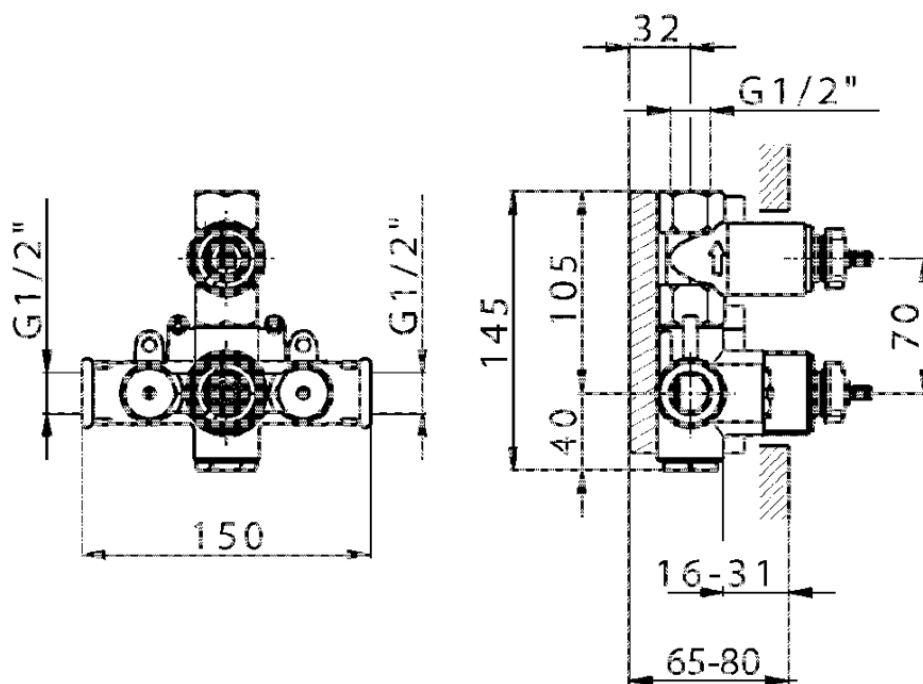

Parte esterna termostatico doccia incasso 1 uscita VICTORIAN_VT007280

VT007280

<https://www.huberitalia.com/parte-esterna-termostatico-doccia-incasso-1-uscita-victorian-vt007280>

ZB007341

<https://www.huberitalia.com/parte-incasso-termostatico-doccia-1-uscita-incasso-zb007341>

ZB007281

<https://www.huberitalia.com/parte-incasso-termostatico-doccia-1-uscita-incasso-zb007281>

2025-01-05