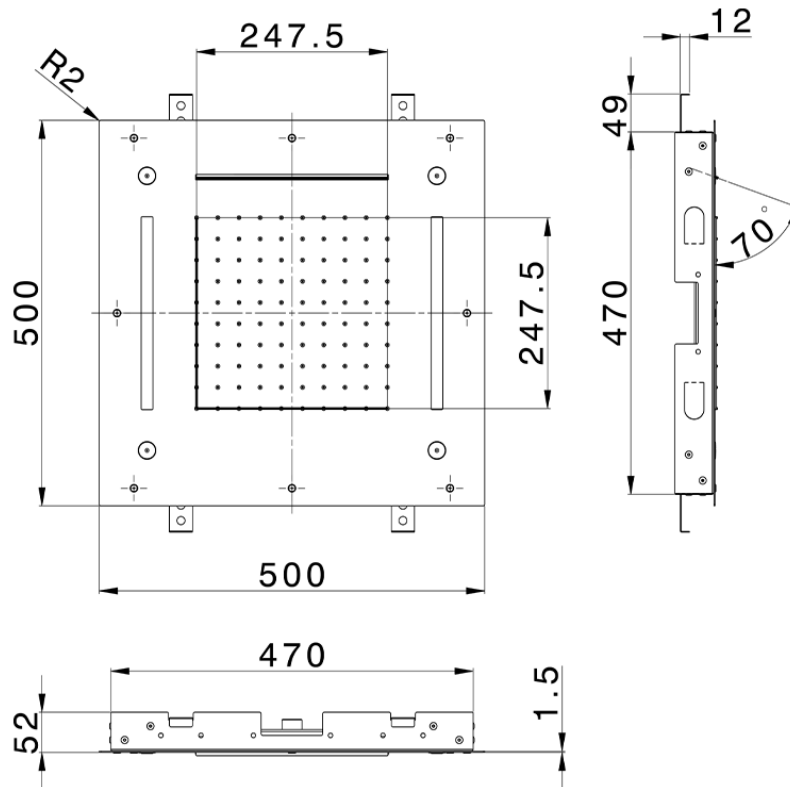

Soffione a soffitto con cromoterapia 500x500 mm ZEN_ZS1C0085

ZS1C0085

<https://huberitalia.com/soffione-a-soffitto-con-cromoterapia-500x500-mm-zen-zs1c0085>

2024-12-04